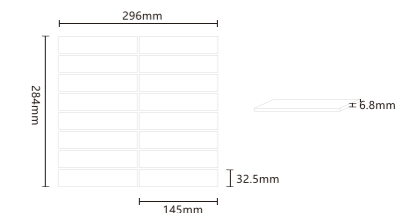

Strip Porcelain Mosaic Tile