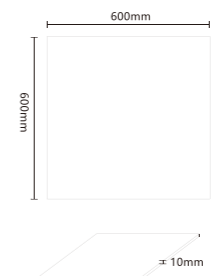

ITEM:12002
SHEET SIZE:600x1200mm
SURFACE:SOFT LIGHT

300x600 Terrazzo 600x600 Terrazzo 1200x600 Terrazzo

PRODUCE	300x600 Terrazzo	600x600 Terrazzo	1200x600 Terrazzo
SHEET SIZE(mm)	300x600	600x600	600x1200
WEIGHT (kg)/BOX	27	30	36
SHEET/BOX	10	4	2
SQUARE/BOX	1.8	1.44	1.44
CHIP SIZE(mm)	7.5	10	11