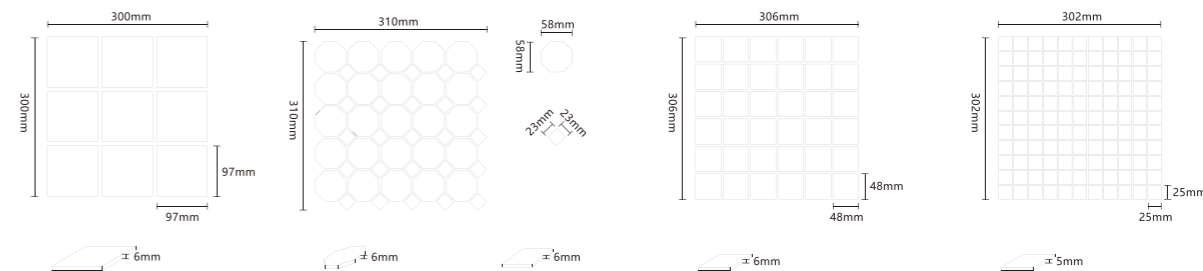

25Carrara Marble Mosaic Tile
25カララ大理石の磁器モザイク

ITEM:IK25901
SHEET SIZE:302x302mm
SURFACE:MATT

ITEM:IK9760M
SHEET SIZE:300x300mm
SURFACE:MATT

ITEM:YH9055
SHEET SIZE:310x310mm
SURFACE:MATT

97Carrara Marble Mosaic Tile | Octagon Carrara Marble Mosaic Tile | 48Carrara Marble Mosaic Tile | 25Carrara Marble Mosaic Tile