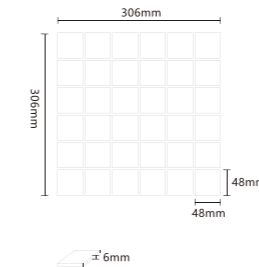

48 Square Porcelain Mosaic Tile 四角モザイクタイル

ITEM:Y48801
SHEET SIZE:306x306mm
SURFACE:MATT

ITEM:Y48808
SHEET SIZE:306x306mm
SURFACE:MATT

ITEM:Y4822M
SHEET SIZE:306x306mm
SURFACE:MATT

ITEM:Y48811
SHEET SIZE:306x306mm
SURFACE:MATT

ITEM:Y48711
SHEET SIZE:306x306mm
SURFACE:GLOSSY

ITEM:Y4823M
SHEET SIZE:306x306mm
SURFACE:MATT

ITEM:Y4832M
SHEET SIZE:306x306mm
SURFACE:MATT

48 Square Porcelain Mosaic Tile

PRODUCE	48 Square Porcelain Mosaic Tile
SHEET SIZE(mm)	306x306
WEIGHT (kg)/BOX	23
SHEET/BOX	22
SQUARE/BOX	2.06
CHIP SIZE(mm)	6