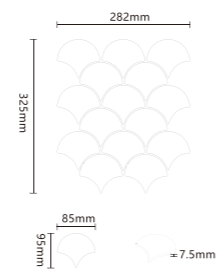

Hexagon Porcelain Mosaic Tile 六角形モザイクタイル

ITEM:HX52801
SHEET SIZE:325x282mm
SURFACE:MATT

ITEM:HX52822
SHEET SIZE:325x282mm
SURFACE:MATT

ITEM:HX52808
SHEET SIZE:325x282mm
SURFACE:MATT

ITEM:HX52708
SHEET SIZE:325x282mm
SURFACE:GLOSSY

Fan Porcelain Mosaic Tile どこモザイクタイル

ITEM:FS9501G
SHEET SIZE:300x333mm
SURFACE:MATT

ITEM:FS9501M
SHEET SIZE:300x333mm
SURFACE:SOFT LIGHT

ITEM:FS9502G
SHEET SIZE:300x333mm
SURFACE:GLOSSY

ITEM:FS9532G
SHEET SIZE:300x333mm
SURFACE:GLOSSY

ITEM:FS95M05
SHEET SIZE:300x333mm
SURFACE:GLOSSY

Hexagon Porcelain Mosaic Tile

Fan Porcelain Mosaic Tile

PRODUCE	Hexagon Porcelain Mosaic Tile	Fan Porcelain Mosaic Tile
SHEET SIZE(mm)	310x325	300x333
WEIGHT (kg)/BOX	23	14
SHEET/BOX	22	13
SQUARE/BOX	2.06	1
CHIP SIZE(mm)	6	7.5