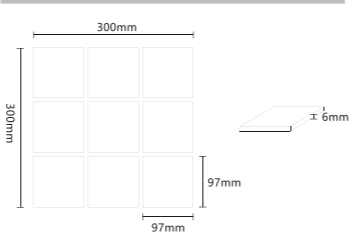

97 Solid Color Porcelain Mosaic Tile

Square Porcelain Mosaic Tile

四角モザイクタイル

Made in CHINA

Precautions for the product ●Because of the different batches of the product, the purity of the white color will be slightly different. ●Because of the product's batch, the purity of the white color will be slightly different. ●Because of the craftsmanship, the color difference and poor gloss of the tiles will appear, especially in the white construction site. This is a normal phenomenon. ●Before paving, our quality inspection department will conduct regular quality inspections to ensure the color and luster effect meet the application standards. ●Do not use acidic or alkaline cleaners for maintenance.

Attention on tiling ●If the product needs to be cut during the paving process, please use a tile cutter or glass cutter for the cut surface, and polish the cut surface with a grindstone to avoid injury. ●Please do not use a sander to cut, because it may cause accidents or product damage, and is very dangerous.

For products with high anti-slip properties ●because the texture of the surface of the object can easily jam the fibers of the cleaning product, please do not use cleaning tools such as mops.