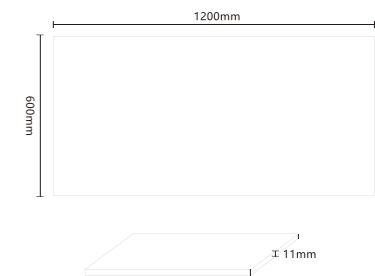

ITEM:12002
SHEET SIZE:600x1200mm
SURFACE:SOFT LIGHT

300x600 Terrazzo 600x600 Terrazzo 1200x600 Terrazzo

PRODUCE	300x600 Terrazzo	600x600 Terrazzo	1200x600 Terrazzo
SHEET SIZE(mm)	300x600	600x600	600x1200
WEIGHT (kg)/BOX	27	30	36
SHEET/BOX	10	4	2
SQUARE/BOX	1.8	1.44	1.44
CHIP SIZE(mm)	7.5	10	11