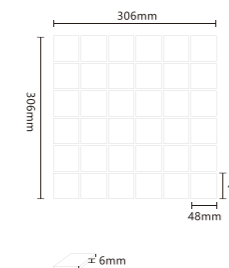

ITEM:Y33F964
SHEET SIZE:296x284mm
SURFACE:SOFT LIGHT

ITEM:IK48963
SHEET SIZE:306x306mm
SURFACE:SOFT LIGHT

ITEM:YH9062
SHEET SIZE:310x310mm
SURFACE:SOFT LIGHT
Customized スタマイズ

ITEM:YH9065
SHEET SIZE:310x310mm
SURFACE:SOFT LIGHT
Customized スタマイズ

Strip Terrazzo Mosaic Tile 48 Terrazzo Mosaic Tile Octagon Terrazzo Mosaic Tile

PRODUCE	Strip Terrazzo Mosaic Tile	48 Terrazzo Mosaic Tile	Octagon Terrazzo Mosaic Tile
SHEET SIZE(mm)	296x284	306x306	310x310
WEIGHT (kg)/BOX	22	23	23
SHEET/BOX	22	22	22
SQUARE/BOX	2	2.06	2
CHIP SIZE(mm)	6.8	6	6