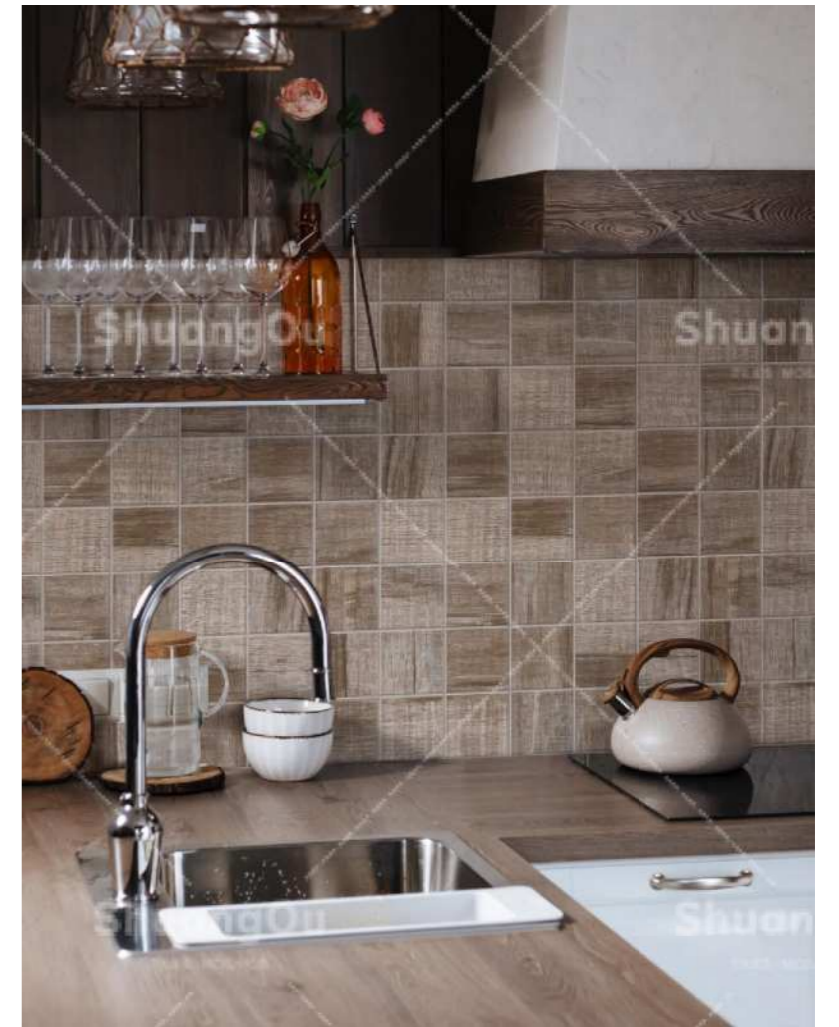

IK97947
Chip Size (mm) :97x97
Sheet Size(mm) :300x300