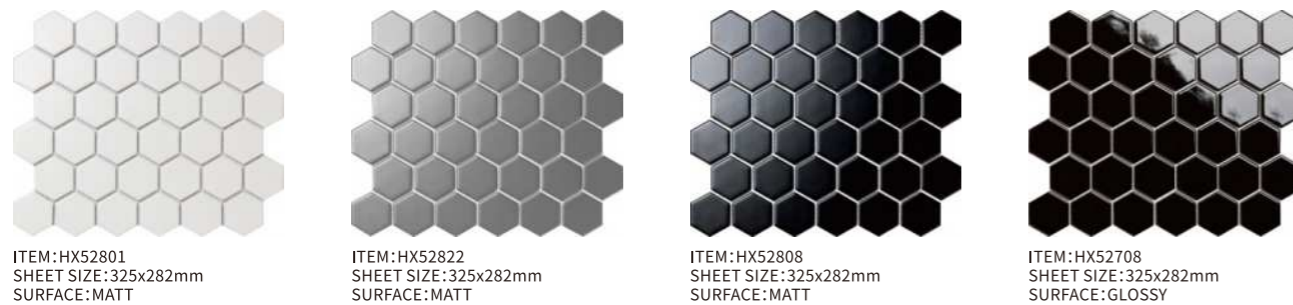

Hexagon Porcelain Mosaic Tile 六角形モザイクタイル

ITEM:HX52801
SHEET SIZE:325x282mm
SURFACE:MATT

ITEM:HX52822
SHEET SIZE:325x282mm
SURFACE:MATT

ITEM:HX52808
SHEET SIZE:325x282mm
SURFACE:MATT

ITEM:HX52708
SHEET SIZE:325x282mm
SURFACE:GLOSSY