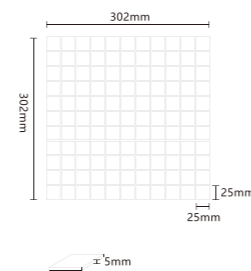

25 mother of pearl porcelain mosaic tile
25パール磁器モザイクタイルの母

ITEM:MP25805
SHEET SIZE:302x302mm
SURFACE:MATT

48Mother Of Pearl Porcelain Mosaic Tile

25Mother Of Pearl Porcelain Mosaic Tile

PRODUCE	48mother of pearl porcelain mosaic tile	25 mother of pearl porcelain mosaic tile
SHEET SIZE(mm)	306x306	302x302
WEIGHT (kg)/BOX	23	19
SHEET/BOX	22	22
SQUARE/BOX	2.06	2
CHIP SIZE(mm)	6	5