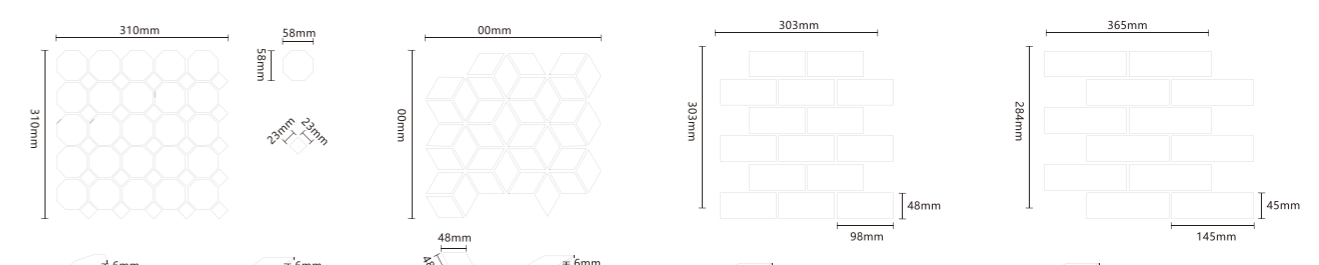

PRODUCE	Octagon Mosaic Tile	Diomand Mosaic Tile	Subway Tile Porcelain Mosaic Tile	Marble Look Porcelain Mosaic Tile
SHEET SIZE(mm)	300x300	310x310	303x303	284x365
WEIGHT (kg)/BOX	23.5	23	22	12
SHEET/BOX	22	22	22	22
SQUARE/BOX	2	2	2	2
CHIP SIZE(mm)	6	6	6	6