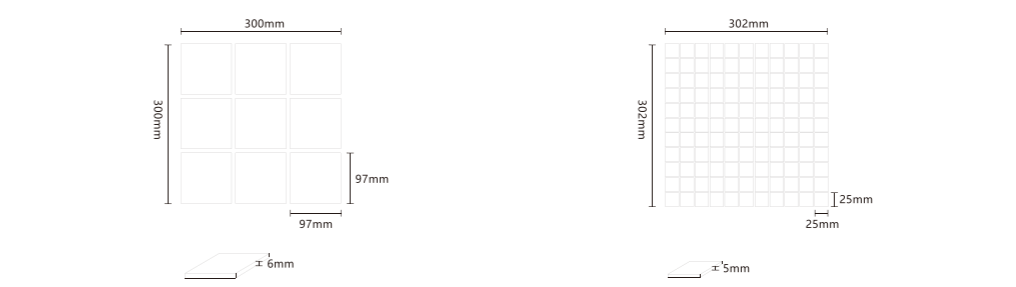

25 Solid Color Porcelain Mosaic Tile

Anti Slip Surface Porcelain Mosaic Tile | 25 Solid Color Porcelain Mosaic Tile

PRODUCE	Anti Slip Surface Porcelain Mosaic Tile	25 Solid Color Porcelain Mosaic Tile
SHEET SIZE(mm)	300x300	302x302
WEIGHT (kg)/BOX	23.5	19
SHEET/BOX	22	22
SQUARE/BOX	2	2
CHIP SIZE(mm)	6	5