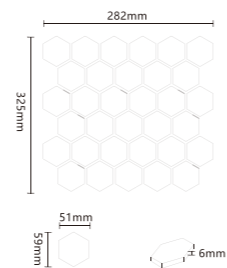

48 wood look Mosaic Tile

ITEM:IK053
SHEET SIZE:306x306mm
SURFACE:MATT

ITEM:IK056
SHEET SIZE:306x306mm
SURFACE:MATT

ITEM:IK057
SHEET SIZE:306x306mm
SURFACE:MATT

ITEM:IK047
SHEET SIZE:306x306mm
SURFACE:MATT

ITEM:IK051
SHEET SIZE:306x306mm
SURFACE:MATT

Hexagon wood look Mosaic Tile

ITEM:HX52947
SHEET SIZE:282x325mm
SURFACE:MATT

97 wood look Mosaic Tile

ITEM:IK97947
SHEET SIZE:300x300mm
SURFACE:MATT

Customized
スタマイズ

48 wood look Mosaic Tile

97 wood look Mosaic Tile

Hexagon wood look Mosaic Tile

PRODUCE	48 wood look Mosaic Tile	97 wood look Mosaic Tile	Hexagon wood look Mosaic Tile
SHEET SIZE(mm)	306x306	300x300	310x325
WEIGHT (kg)/BOX	23	23.5	23
SHEET/BOX	22	22	22
SQUARE/BOX	2.06	2	2.06
CHIP SIZE(mm)	6	6	6