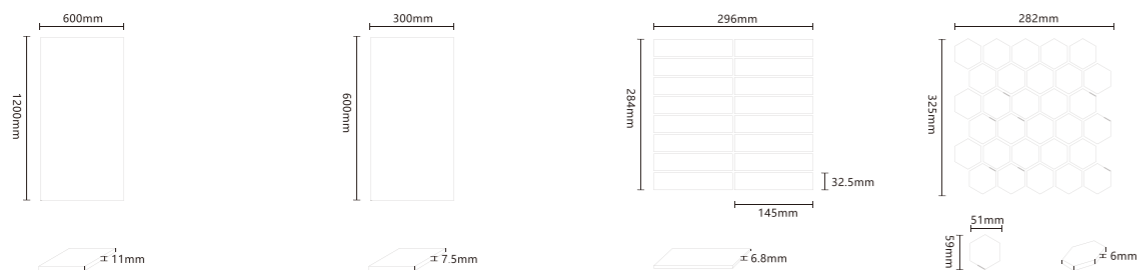

Carrara Marble Mosaic Tile Carrara Marble Mosaic Tile Strip Carrara Marble Mosaic Tile Hexagon Carrara Marble Mosaic Tile

PRODUCE	Carrara Marble Mosaic Tile	Carrara Marble Mosaic Tile	Strip Carrara Marble Mosaic Tile	Hexagon Carrara Marble Mosaic Tile
SHEET SIZE(mm)	600x1200	300x600	296x284	282x325
WEIGHT (kg)/BOX	36	27	22	23
SHEET/BOX	2	10	22	22
SQUARE/BOX	1.4	1.8	2	2.06
CHIP SIZE(mm)	11	7.5	6.8	6

● The size is shown as a standard size. Please note that there are dimensional errors depending on the batch, so please pay attention when distributing and cutting the tiles.
(サイズは標準サイズで表示しておりますが、バッチによっては寸法誤差がありますので、タイルの配布やカットにはご注意ください。)

Strip Porcelain Mosaic Tile

ストリップモザイクタイル

Made in CHINA

Precautions for the product
●Because of the different batches of the product, the purity of the white color will be slightly different. ●Because of the product's batches, the whiteness of the color will vary. ●Please note that the color difference and poor gloss of the tiles will appear, especially in the white construction site. This is a normal phenomenon. ●Before packing, our quality inspection department will conduct regular quality inspections to ensure the color and luster effect meet the application standards. ●Do not use acidic or alkaline cleaners for maintenance.

Attention on tiling
●If the product needs to be cut during the paving process, please use a tile cutter or glass cutter for the cut surface, and polish the cut surface with a grindstone to avoid injury. ●Please do not use a sander to cut, because it may cause accidents or product damage, and is very dangerous.

For products with high anti-slip properties
●because the texture of the surface of the object can easily jam the fibers of the cleaning product, please do not use cleaning tools such as mops.

ITEM:Y33F701
SHEET SIZE:296x284mm
SURFACE:GLOSSY

ITEM:Y33F801
SHEET SIZE:296x284mm
SURFACE:MATT

ITEM:Y33F722
SHEET SIZE:296x284mm
SURFACE:GLOSSY

ITEM:Y33F822
SHEET SIZE:296x284mm
SURFACE:MATT

ITEM:Y33F808
SHEET SIZE:296x284mm
SURFACE:MATT

ITEM:Y33F802
SHEET SIZE:296x284mm
SURFACE:MATT

ITEM:Y33F825
SHEET SIZE:296x284mm
SURFACE:MATT

ITEM:Y33F811
SHEET SIZE:296x284mm
SURFACE:MATT

ITEM:Y33FW12
SHEET SIZE:296x284mm
SURFACE:GLOSSY

ITEM:Y33FW02
SHEET SIZE:296x284mm
SURFACE:GLOSSY

ITEM:Y33F707
SHEET SIZE:296x284mm
SURFACE:GLOSSY

PRODUCE	Strip Porcelain Mosaic Tile
SHEET SIZE(mm)	296x284
WEIGHT (kg)/BOX	22
SHEET/BOX	20
SQUARE/BOX	1.68
CHIP SIZE(mm)	6.8

● The size is shown as a standard size. Please note that there are dimensional errors depending on the batch, so please pay attention when distributing and cutting the tiles.
(サイズは標準サイズで表示しておりますが、バッチによっては寸法誤差がありますので、タイルの配布やカットにはご注意ください。)