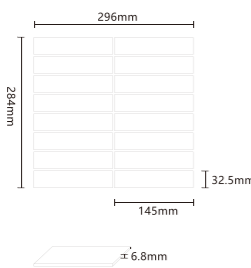

ITEM:Y33F964
SHEET SIZE:296x284mm
SURFACE:SOFT LIGHT

ITEM:IK48963
SHEET SIZE:306x306mm
SURFACE:SOFT LIGHT

ITEM:YH9062
SHEET SIZE:310x310mm
SURFACE:SOFT LIGHT
Customized スタマイズ

ITEM:YH9065
SHEET SIZE:310x310mm
SURFACE:SOFT LIGHT
Customized スタマイズ

Strip Terrazzo Mosaic Tile 48 Terrazzo Mosaic Tile Octagon Terrazzo Mosaic Tile

PRODUCE	Strip Terrazzo Mosaic Tile	48 Terrazzo Mosaic Tile	Octagon Terrazzo Mosaic Tile
SHEET SIZE(mm)	296x284	306x306	310x310
WEIGHT (kg)/BOX	22	23	23
SHEET/BOX	22	22	22
SQUARE/BOX	2	2.06	2
CHIP SIZE(mm)	6.8	6	6