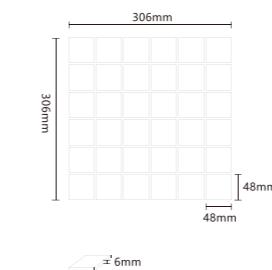

ITEM:F48H789
SHEET SIZE:306x306mm
SURFACE:MATT

ITEM:F48H1256
SHEET SIZE:306x306mm
SURFACE:MATT

ITEM:M48H123
SHEET SIZE:306x306mm
SURFACE:MATT

ITEM:M48H236
SHEET SIZE:306x306mm
SURFACE:MATT

ITEM:M48H789
SHEET SIZE:306x306mm
SURFACE:MATT

Cement Gray Porcelain Mosaic Tile

PRODUCE	Cement Gray Porcelain Mosaic Tile
SHEET SIZE(mm)	306x306
WEIGHT (kg)/BOX	23
SHEET/BOX	22
SQUARE/BOX	2.06
CHIP SIZE(mm)	6

● The size is shown as a standard size. Please note that there are dimensional errors depending on the batch, so please pay attention when distributing and cutting the tiles.
(サイズは標準サイズで表示しておりますが、バッチによっては寸法誤差がありますので、タイルの配布やカットにはご注意ください。)