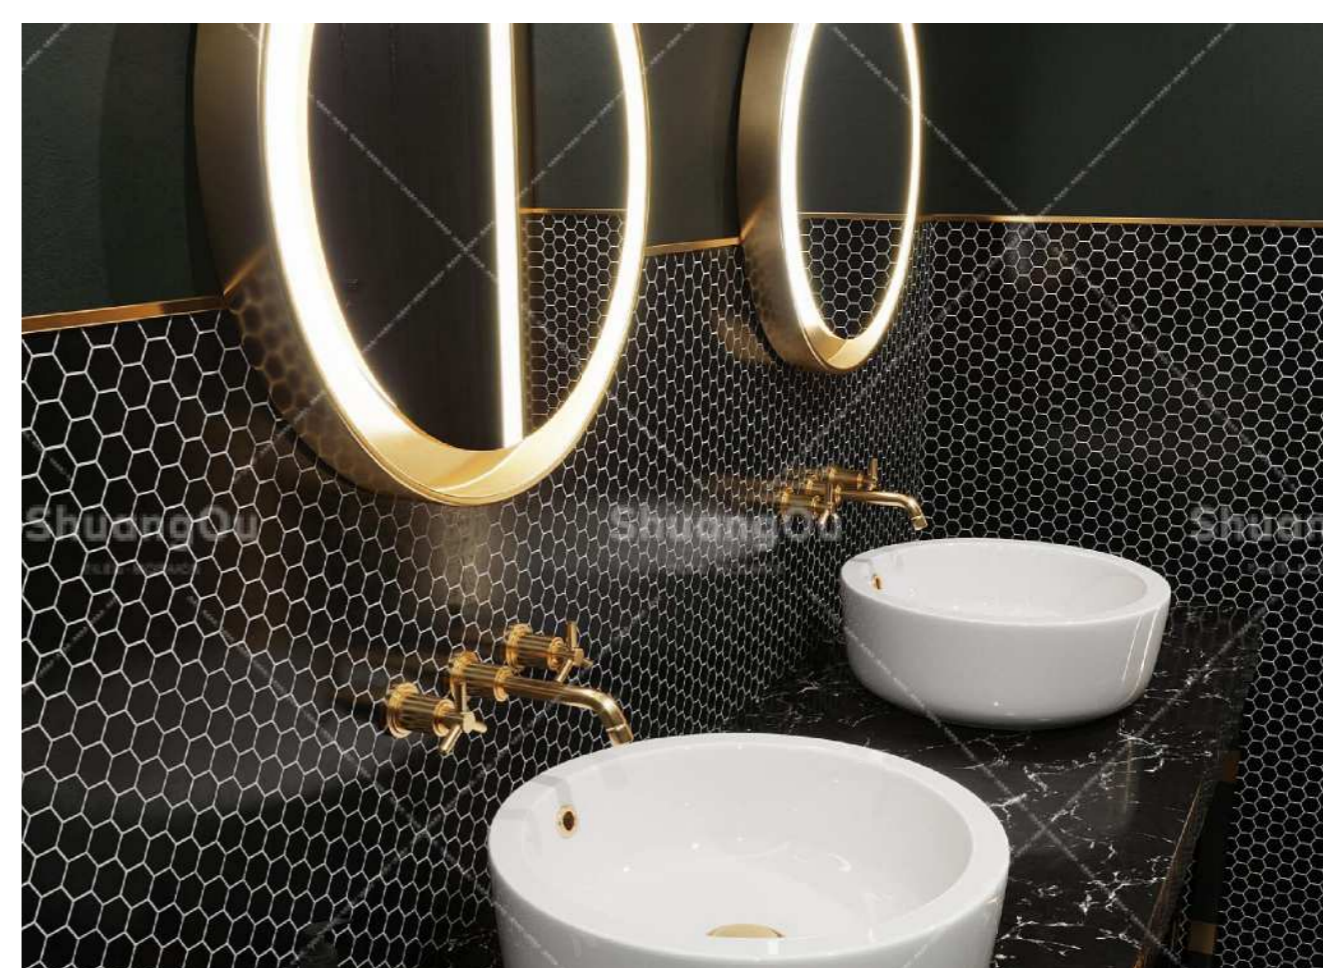

Pure Color Porcelain Mosaic Tile

純色の磁器モザイクタイル

exterior wall	interior wall	exterior floor	interior floor	bathroom floor
○	○	×	○	○

HX52808

Chip Size (mm) :51×59
Sheet Size(mm) :282×325

ShuangOu

ShuangOu

ShuangOu