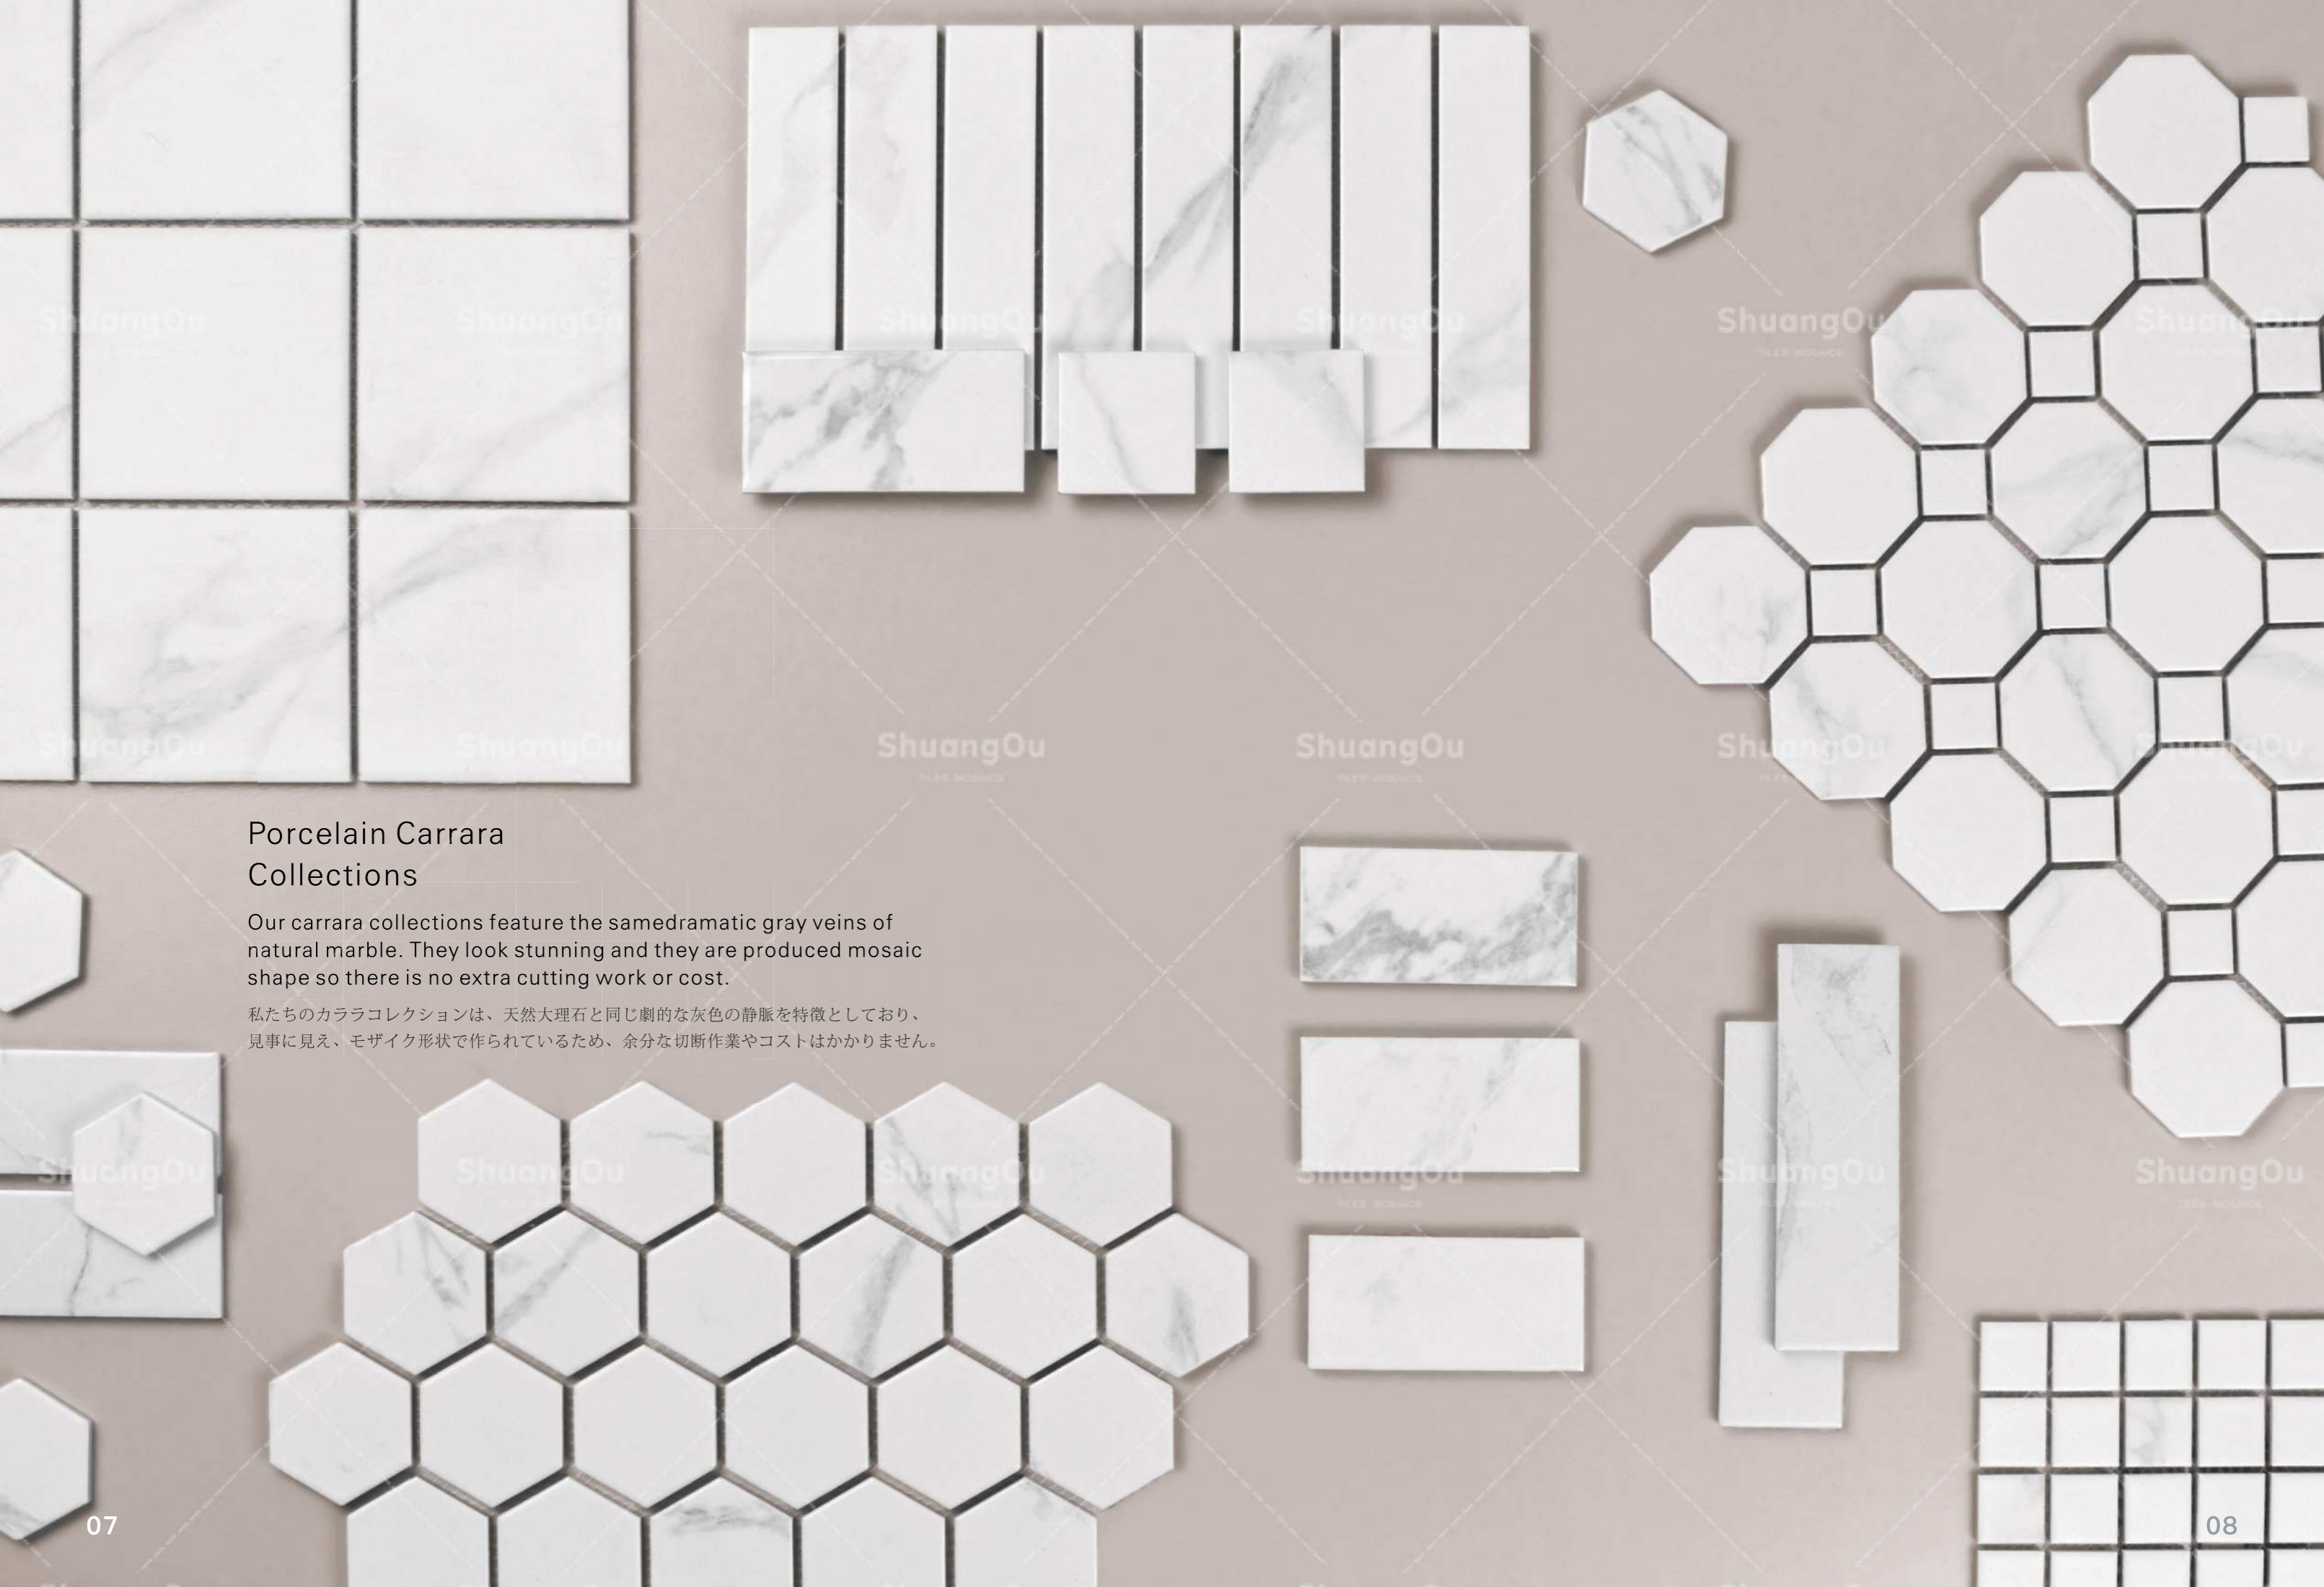

IK041
 Chip Size (mm) :48x48
 Sheet Size(mm) :306x306

Porcelain Carrara Collections

Our carrara collections feature the same dramatic gray veins of natural marble. They look stunning and they are produced mosaic shape so there is no extra cutting work or cost.