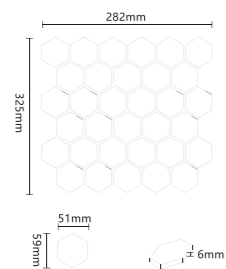

Fan Porcelain Mosaic Tile どこモザイクタイル

ITEM:FS9501G
SHEET SIZE:300x333mm
SURFACE:MATT

ITEM:FS9501M
SHEET SIZE:300x333mm
SURFACE:SOFT LIGHT

ITEM:FS9502G
SHEET SIZE:300x333mm
SURFACE:GLOSSY

ITEM:FS9532G
SHEET SIZE:300x333mm
SURFACE:GLOSSY

ITEM:FS95M05
SHEET SIZE:300x333mm
SURFACE:GLOSSY

Hexagon Porcelain Mosaic Tile

Fan Porcelain Mosaic Tile

PRODUCE	Hexagon Porcelain Mosaic Tile	Fan Porcelain Mosaic Tile
SHEET SIZE(mm)	310x325	300x333
WEIGHT (kg)/BOX	23	14
SHEET/BOX	22	13
SQUARE/BOX	2.06	1
CHIP SIZE(mm)	6	7.5