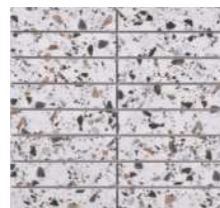

Strip Terrazzo Mosaic Tile
ストリップテラゾモザイク

ITEM:Y33F961
SHEET SIZE:296x284mm
SURFACE:SOFT LIGHT

ITEM:Y33F963
SHEET SIZE:296x284mm
SURFACE:SOFT LIGHT

48 Terrazzo Mosaic Tile
48テラゾモザイク

ITEM:IK48964
SHEET SIZE:306x306mm
SURFACE:SOFT LIGHT