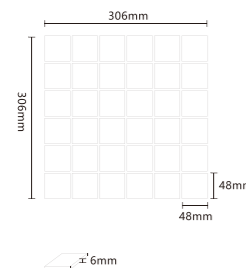

48 wood look Mosaic Tile

ITEM:IK053
SHEET SIZE:306x306mm
SURFACE:MATT

ITEM:IK056
SHEET SIZE:306x306mm
SURFACE:MATT

ITEM:IK057
SHEET SIZE:306x306mm
SURFACE:MATT

ITEM:IK047
SHEET SIZE:306x306mm
SURFACE:MATT

ITEM:IK051
SHEET SIZE:306x306mm
SURFACE:MATT

Hexagon wood look Mosaic Tile

ITEM:HX52947
SHEET SIZE:282x325mm
SURFACE:MATT

97 wood look Mosaic Tile

ITEM:IK97947
SHEET SIZE:300x300mm
SURFACE:MATT

Customized
スタマイズ

48 wood look Mosaic Tile

97 wood look Mosaic Tile

Hexagon wood look Mosaic Tile

PRODUCE	48 wood look Mosaic Tile	97 wood look Mosaic Tile	Hexagon wood look Mosaic Tile
SHEET SIZE(mm)	306x306	300x300	310x325
WEIGHT (kg)/BOX	23	23.5	23
SHEET/BOX	22	22	22
SQUARE/BOX	2.06	2	2.06
CHIP SIZE(mm)	6	6	6