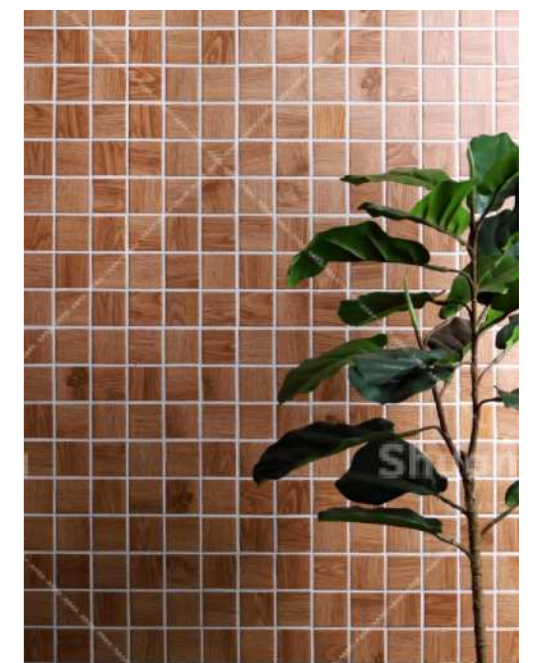

IK056
Chip Size (mm) :48x48
Sheet Size(mm) :306x306