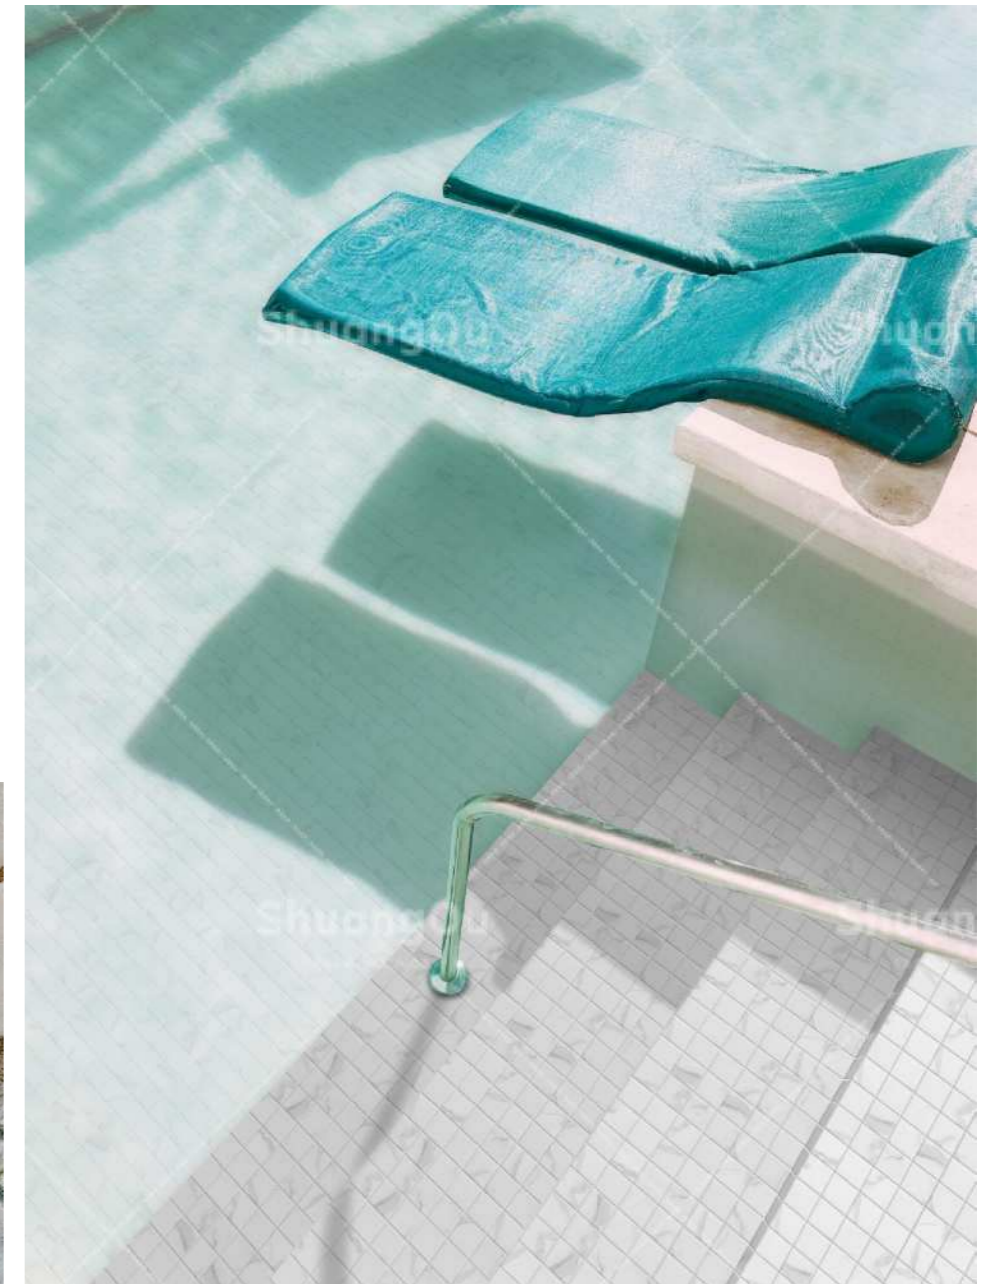

IK058

Chip Size (mm) :48×48

Sheet Size(mm) :306×306