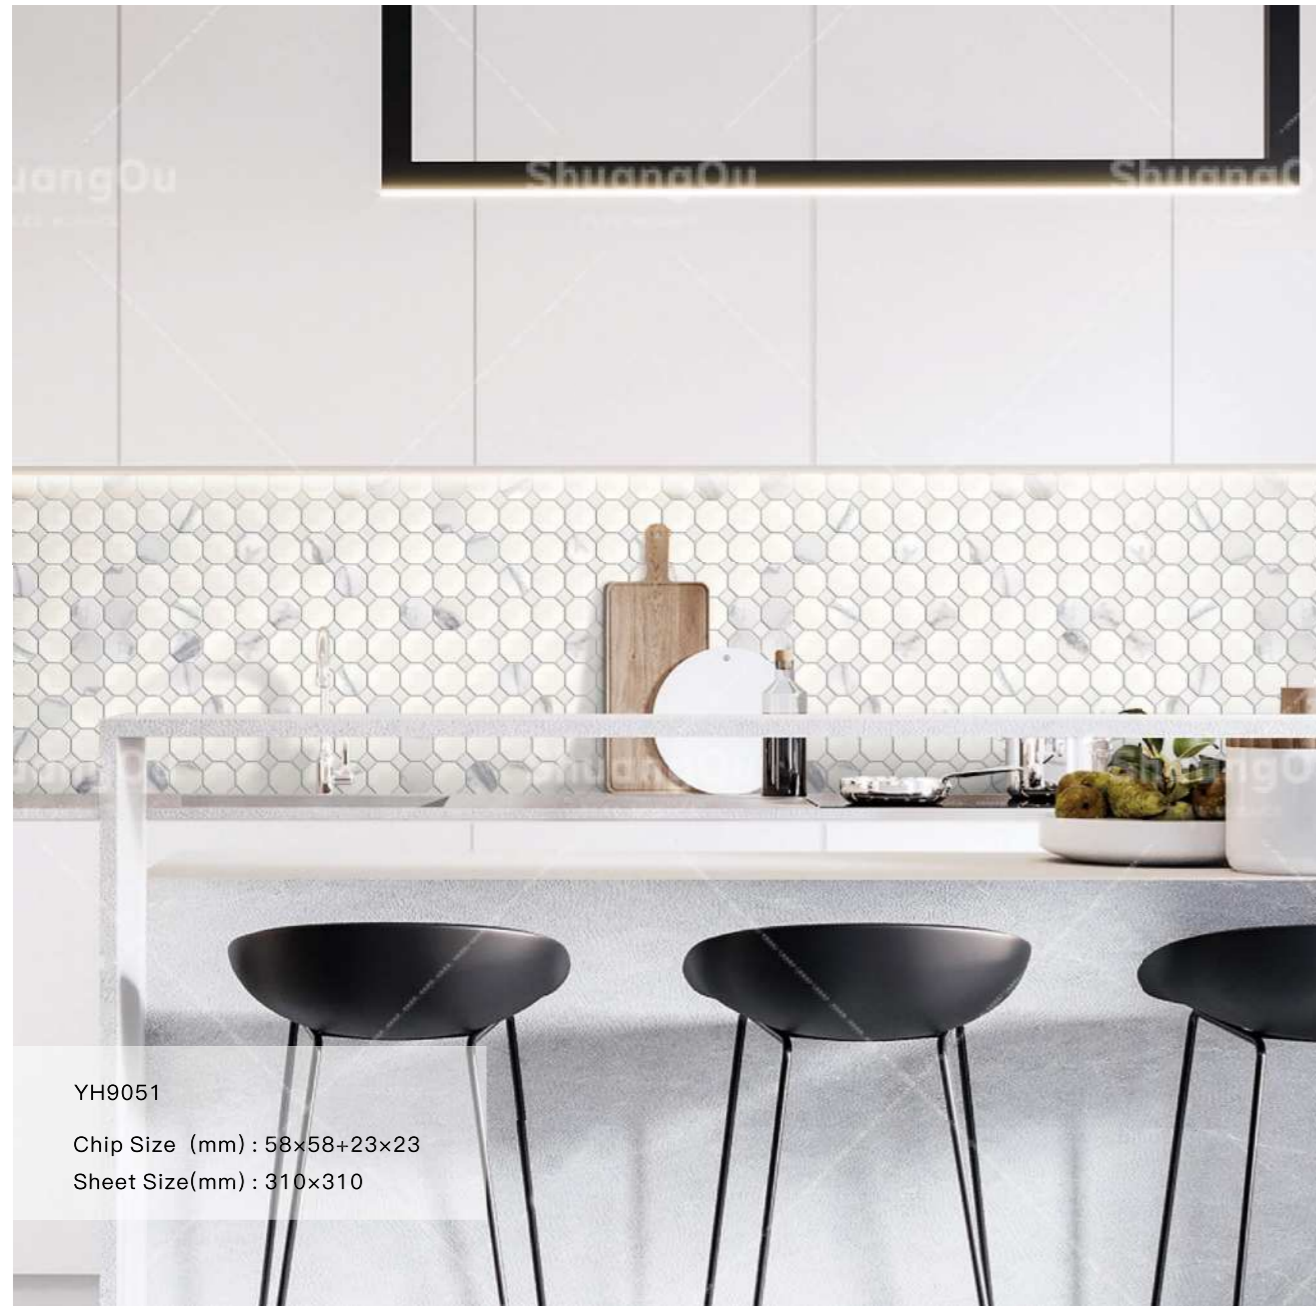

Dynamic Design

Any space with unparalleled beauty. Whether to addThe subtle details of neutral tiles or enhance more Eye-catching options, visually interesting moments of textureCreate a more dynamic design.

YH9051

Chip Size (mm) : 58×58+23×23

Sheet Size(mm) : 310×310