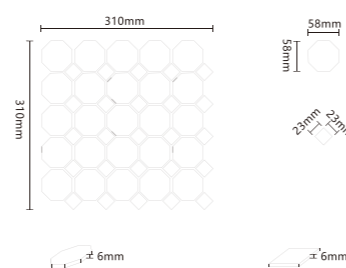

Strip Terrazzo Mosaic Tile   48 Terrazzo Mosaic Tile   Octagon Terrazzo Mosaic Tile

PRODUCE	Strip Terrazzo Mosaic Tile	48 Terrazzo Mosaic Tile	Octagon Terrazzo Mosaic Tile
SHEET SIZE(mm)	296x284	306x306	310x310
WEIGHT (kg)/BOX	22	23	23
SHEET/BOX	22	22	22
SQUARE/BOX	2	2.06	2
CHIP SIZE(mm)	6.8	6	6

● The size is shown as a standard size. Please note that there are dimensional errors depending on the batch, so please pay attention when distributing and cutting the tiles.
(サイズは標準サイズで表示しておりますが、バッチによっては寸法誤差がありますので、タイルの配布やカットにはご注意ください。)

Terrazzo

テラゾ

Precautions for the product ●Products with high anti-slip properties are prone to stains due to the physical properties of the surface, especially in white and black colors. ●カスタマイズ商品はご注文後にお買い物させていただきますので、お届け日をご確認ください。固定写真以外の混合パターンにも対応しており、混合色の数や比率によって価格が異なりますのでご注意ください。

Attention on tiling ●If the product needs to be cut during the paving process, please use a tile cutter or glass cutter for the cut surface, and polish the cut surface with a grindstone to avoid injury. ●Please do not use a sander to cut, because it may cause accidents or product damage, and is very dangerous.

For products with high anti-slip properties ●because the texture of the surface of the object can easily jam the fibers of the cleaning product, please do not use cleaning tools such as mops.