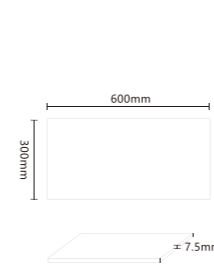

ITEM:12002
SHEET SIZE:600x1200mm
SURFACE:SOFT LIGHT

300x600 Terrazzo 600x600 Terrazzo 1200x600 Terrazzo

PRODUCE	300x600 Terrazzo	600x600 Terrazzo	1200x600 Terrazzo
SHEET SIZE(mm)	300x600	600x600	600x1200
WEIGHT (kg)/BOX	27	30	36
SHEET/BOX	10	4	2
SQUARE/BOX	1.8	1.44	1.44
CHIP SIZE(mm)	7.5	10	11