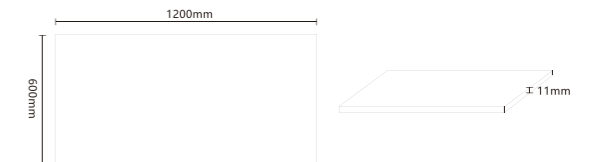

300x600 Cement Gray Porcelain Mosaic Tile

600x1200 Cement Gray Porcelain Mosaic Tile

300x600 Cement Gray Porcelain Mosaic Tile

600x1200 Cement Gray Porcelain Mosaic Tile

PRODUCE	300x600 Cement Gray Porcelain Mosaic Tile	600x1200 Cement Gray Porcelain Mosaic Tile
SHEET SIZE(mm)	300x600	600x1200
WEIGHT (kg)/BOX	27	36
SHEET/BOX	10	2
SQUARE/BOX	1.8	1.44
CHIP SIZE(mm)	7.5	11