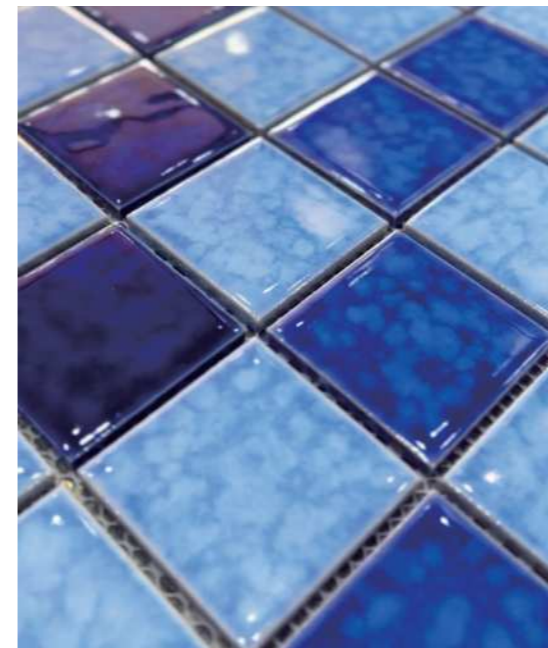

## Kiln Series

The color of kiln-glazed mosaics gradually changes from the inside to the outside, from lighter to darker, and changes naturally. Compared with pure-color glazed mosaics, kiln-glazed mosaics seem to increase in many connotations and are more attractive.