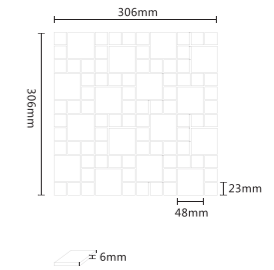

23 Rough Grain Mosaic   48 Rough Grain Mosaic   23+48 Rough Grain Mosaic

PRODUCE	23 Rough Grain Mosaic	48 Rough Grain Mosaic	23+48 Rough Grain Mosaic
SHEET SIZE(mm)	302x302	306x306	306x306
WEIGHT (kg)/BOX	22	23	23
SHEET/BOX	22	22	22
SQUARE/BOX	2	2.06	2.06
CHIP SIZE(mm)	6	6	6

● The size is shown as a standard size. Please note that there are dimensional errors depending on the batch, so please pay attention when distributing and cutting the tiles.
(サイズは標準サイズで表示しておりますが、パッチによっては寸法誤差がありますので、タイルの配布やカットにはご注意ください。)