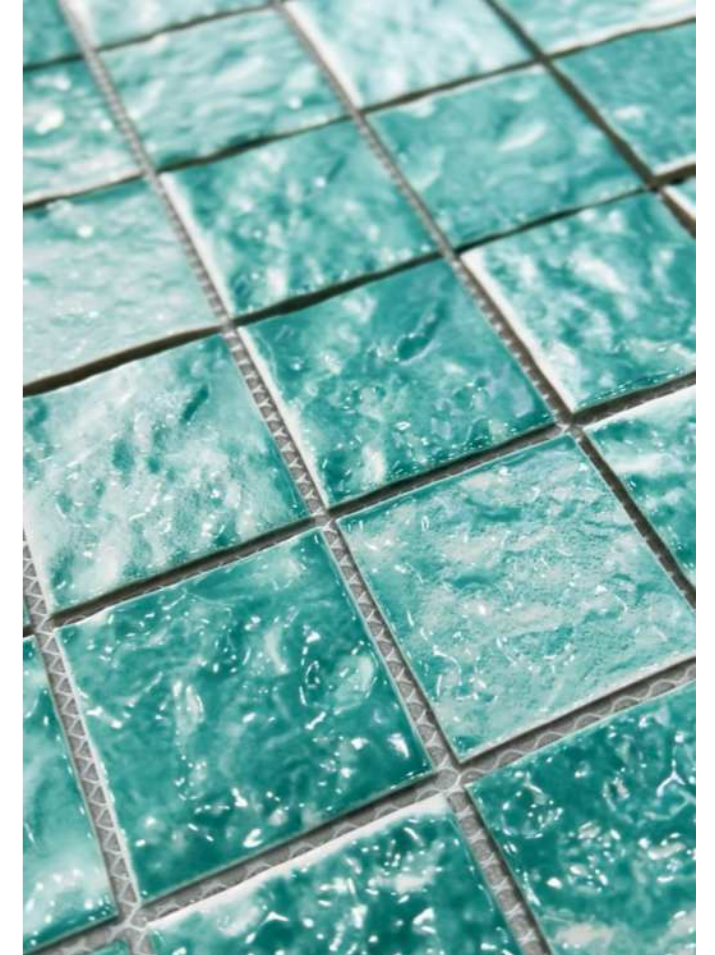

ShuangOu has a unique and charming colorful water ripple mosaic, which makes a simple homestay not simple. The large green in front of you completely relaxes and breathes the sweet air.

Y48601
Chip Size (mm) :48x48
Sheet Size(mm) :306x306