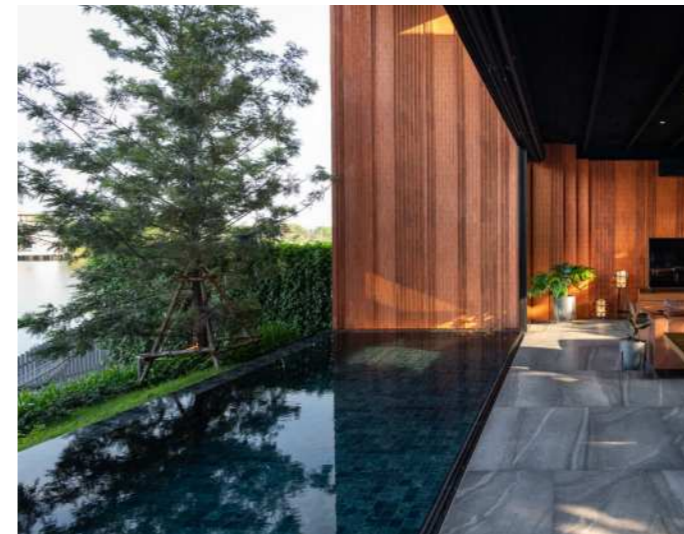

双鸥与众多设计师合作，带来与众不同的泳池砖产品，为您打造不一样的民宿游泳池。

IK48973  
Chip Size (mm) :48×48  
Sheet Size(mm) :306×306

IK97975  
Chip Size (mm) :97×97  
Sheet Size(mm) :300×300

ShuangOu tropical swimming pool series,  
Take you into the lush tropical forests of  
Southeast Asia, To feel the most peaceful  
and tranquil green in nature.

IK97975  
 Chip Size (mm) :97×97  
 Sheet Size(mm) :300×300

ShuangOu tropical swimming pool series,  
 Take you into the lush tropical forests of  
 Southeast Asia, To feel the most peaceful  
 and tranquil green in nature.