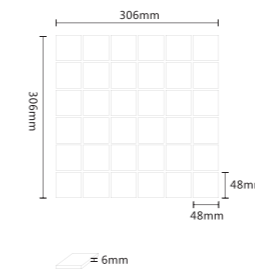

48 Ice Crack Mosaic  
48 アイスクラックモザイク

ITEM: JB48R01  
SHEET SIZE:306x306mm  
SURFACE:GLOSSY

ITEM: FB48A02  
SHEET SIZE:306x306mm  
SURFACE:GLOSSY

ITEM: JB48A03  
SHEET SIZE:306x306mm  
SURFACE:GLOSSY

ITEM: JB4824  
SHEET SIZE:306x306mm  
SURFACE:GLOSSY

ITEM: JB48R02  
SHEET SIZE:306x306mm  
SURFACE:GLOSSY

Handmade Brick  
手作りレンガ

ITEM: Y60J77(Multi-Faceted)  
SHEET SIZE:188x58mm  
SURFACE:GLOSSY

48 Ice Crack Mosaic

Handmade Brick

PRODUCE	48 Ice Crack Mosaic	Handmade Brick
SHEET SIZE(mm)	306x306	188x58
WEIGHT (kg)/BOX	23	22
SHEET/BOX	22	22
SQUARE/BOX	2.06	2
CHIP SIZE(mm)	6	6