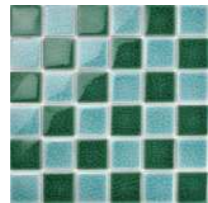

Moroccan Style Swimming Pool Tiles

モロッコスタイル

Made in CHINA

Precautions for the product ●Please note that it is slippery on wet ground.
製品に関する注意事項 ●濡れた地面では滑りやすいのでご注意ください。

Attention on tiling ●If the product needs to be cut during the paving process, please use a tile cutter or glass cutter for the cut surface, and polish the cut surface with a grindstone to avoid injury. ●Please do not use a sander to cut, because it may cause accidents or product damage, and is very dangerous.
工事上の注意について ●舗装中に切断が必要な場合は、切断面にタイルカッターまたはガラスカッターを使用し、けがをしないように砥石で切断面を研磨してください。
●事故や製品の破損の原因となり、非常に危険ですので、サンダーを使用して切断しないでください。

Regarding customized products ●we will produce after ordering, so please check the delivery date. We support mixed patterns, and the price will vary according to the number and proportion of mixed colors, please pay attention.
カスタマイズモデルについて ●カスタマイズ商品ご注文後にお買い物をさせていただきますので、お届け日をご確認ください。固定写真以外の混合パターンにも対応しており、混合色の数や比率によって価格が異なりますのでご注意ください。

48 Ice Crack Mosaic
48 アイスクラックモザイク

Handmade Brick
手作りレンガ

48 Ice Crack Mosaic

Handmade Brick

PRODUCE	48 Ice Crack Mosaic	Handmade Brick
SHEET SIZE(mm)	306x306	188x58
WEIGHT (kg)/BOX	23	22
SHEET/BOX	22	22
SQUARE/BOX	2.06	2
CHIP SIZE(mm)	6	6

● The size is shown as a standard size. Please note that there are dimensional errors depending on the batch, so please pay attention when distributing and cutting the tiles.
(サイズは標準サイズで表示しておりますが、バッチによっては寸法誤差がありますので、タイルの配布やカットにはご注意ください。)