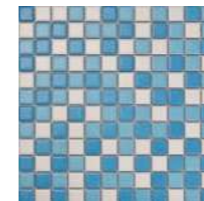

AP23R06  
Chip Size(mm) : 23x23  
Sheet Size(mm) : 302x302

AP23R04  
Chip Size(mm) : 23x23  
Sheet Size(mm) : 302x302

AP23R03  
 Chip Size(mm) : 23x23  
 Sheet Size(mm) : 302x302

Shuangou ceramic Mosaic redefines the color of the swimming pool with a variety of colors and expressions.