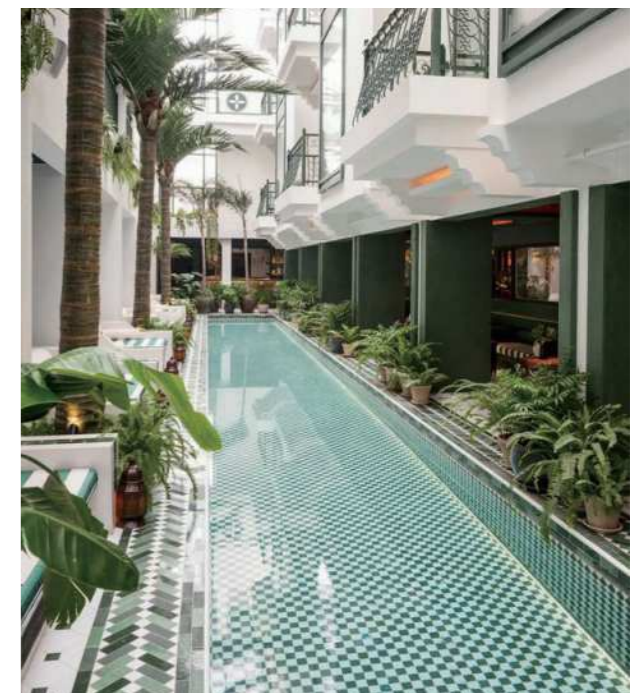

JB4824
Chip Size (mm) :48x48
Sheet Size(mm) :306x306