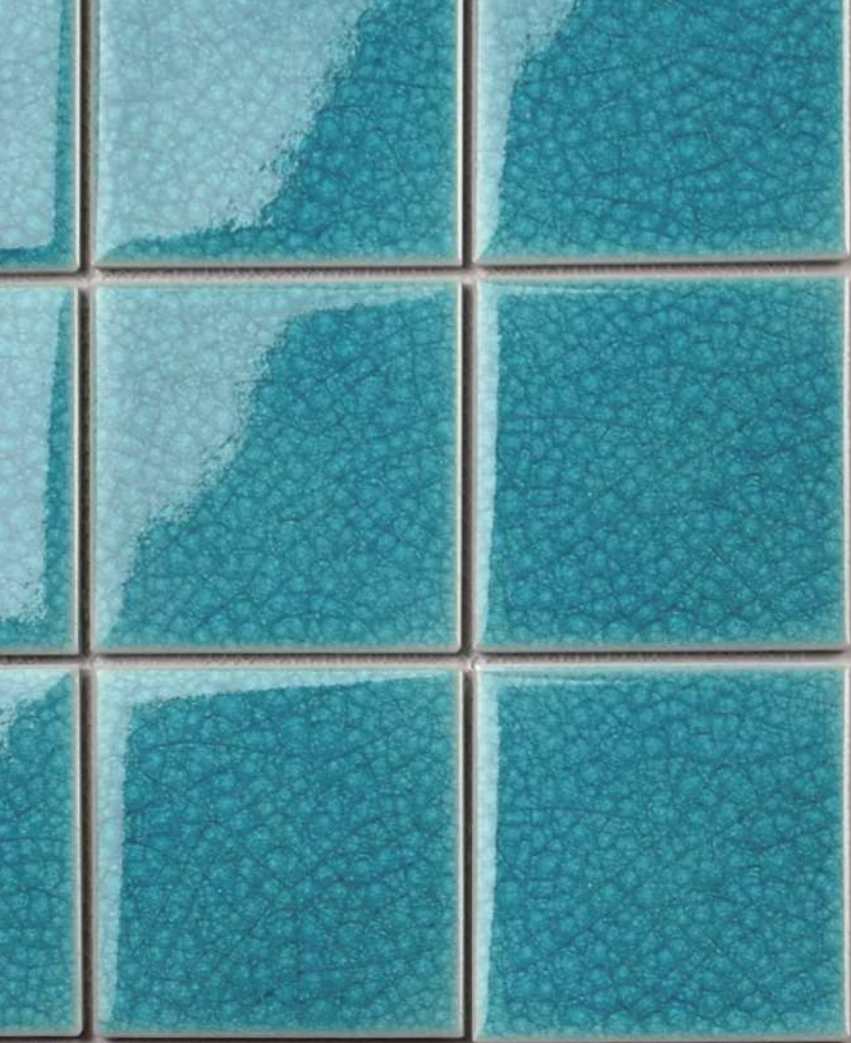

Kiln Series

The color of kiln-glazed mosaics gradually changes from the inside to the outside, from lighter to darker, and changes naturally. Compared with pure-color glazed mosaics, kiln-glazed mosaics seem to increase in many connotations and are more attractive.