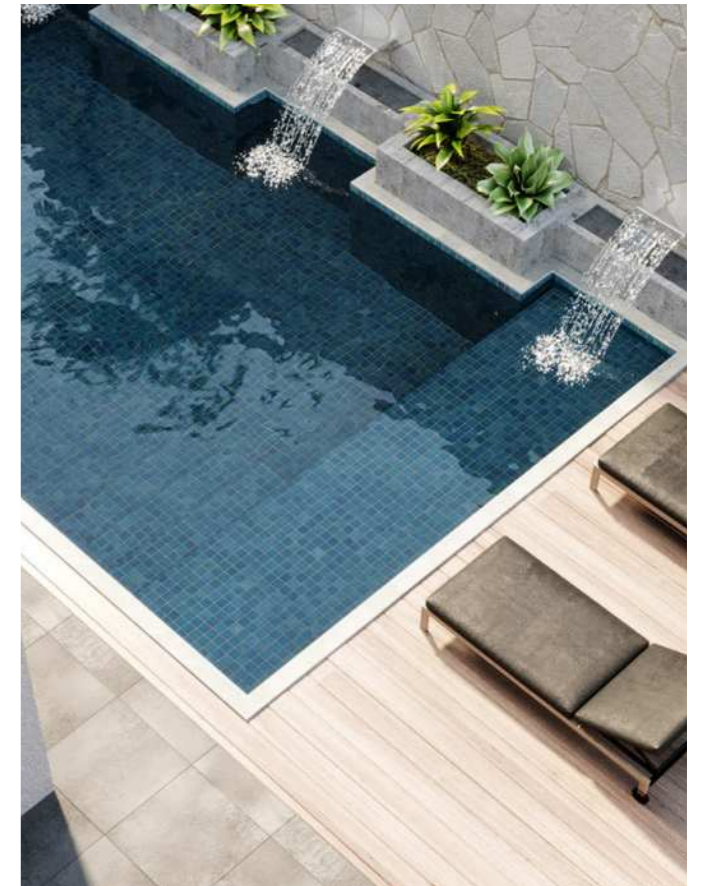

## Water Ripple Series

Mosaics play a large part of swimming pool tiles, as they are more various and flexible on sizes and colors. free mix and combination can present fresh innovations.

Nowadays, more and more swimming pools have become a major feature of the homestay. In order to make the swimming pool feel closer to the sea, the Double Gull Magic Water Ripple Mosaic was born.