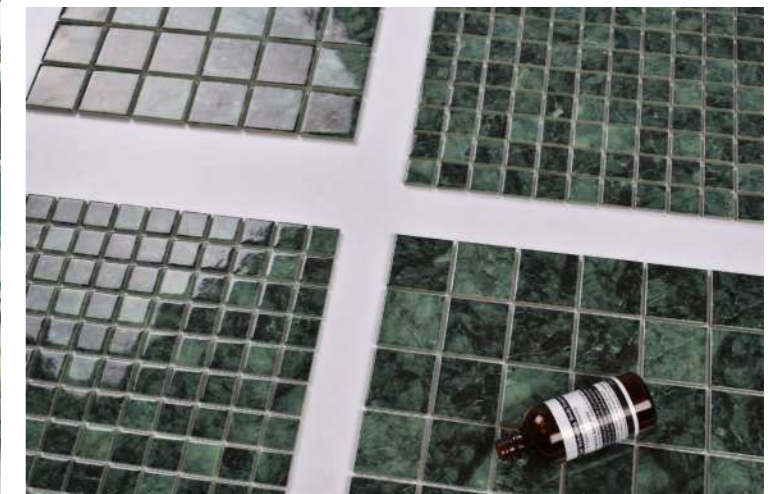

IK48973
Chip Size (mm) :48x48
Sheet Size(mm) :306x306