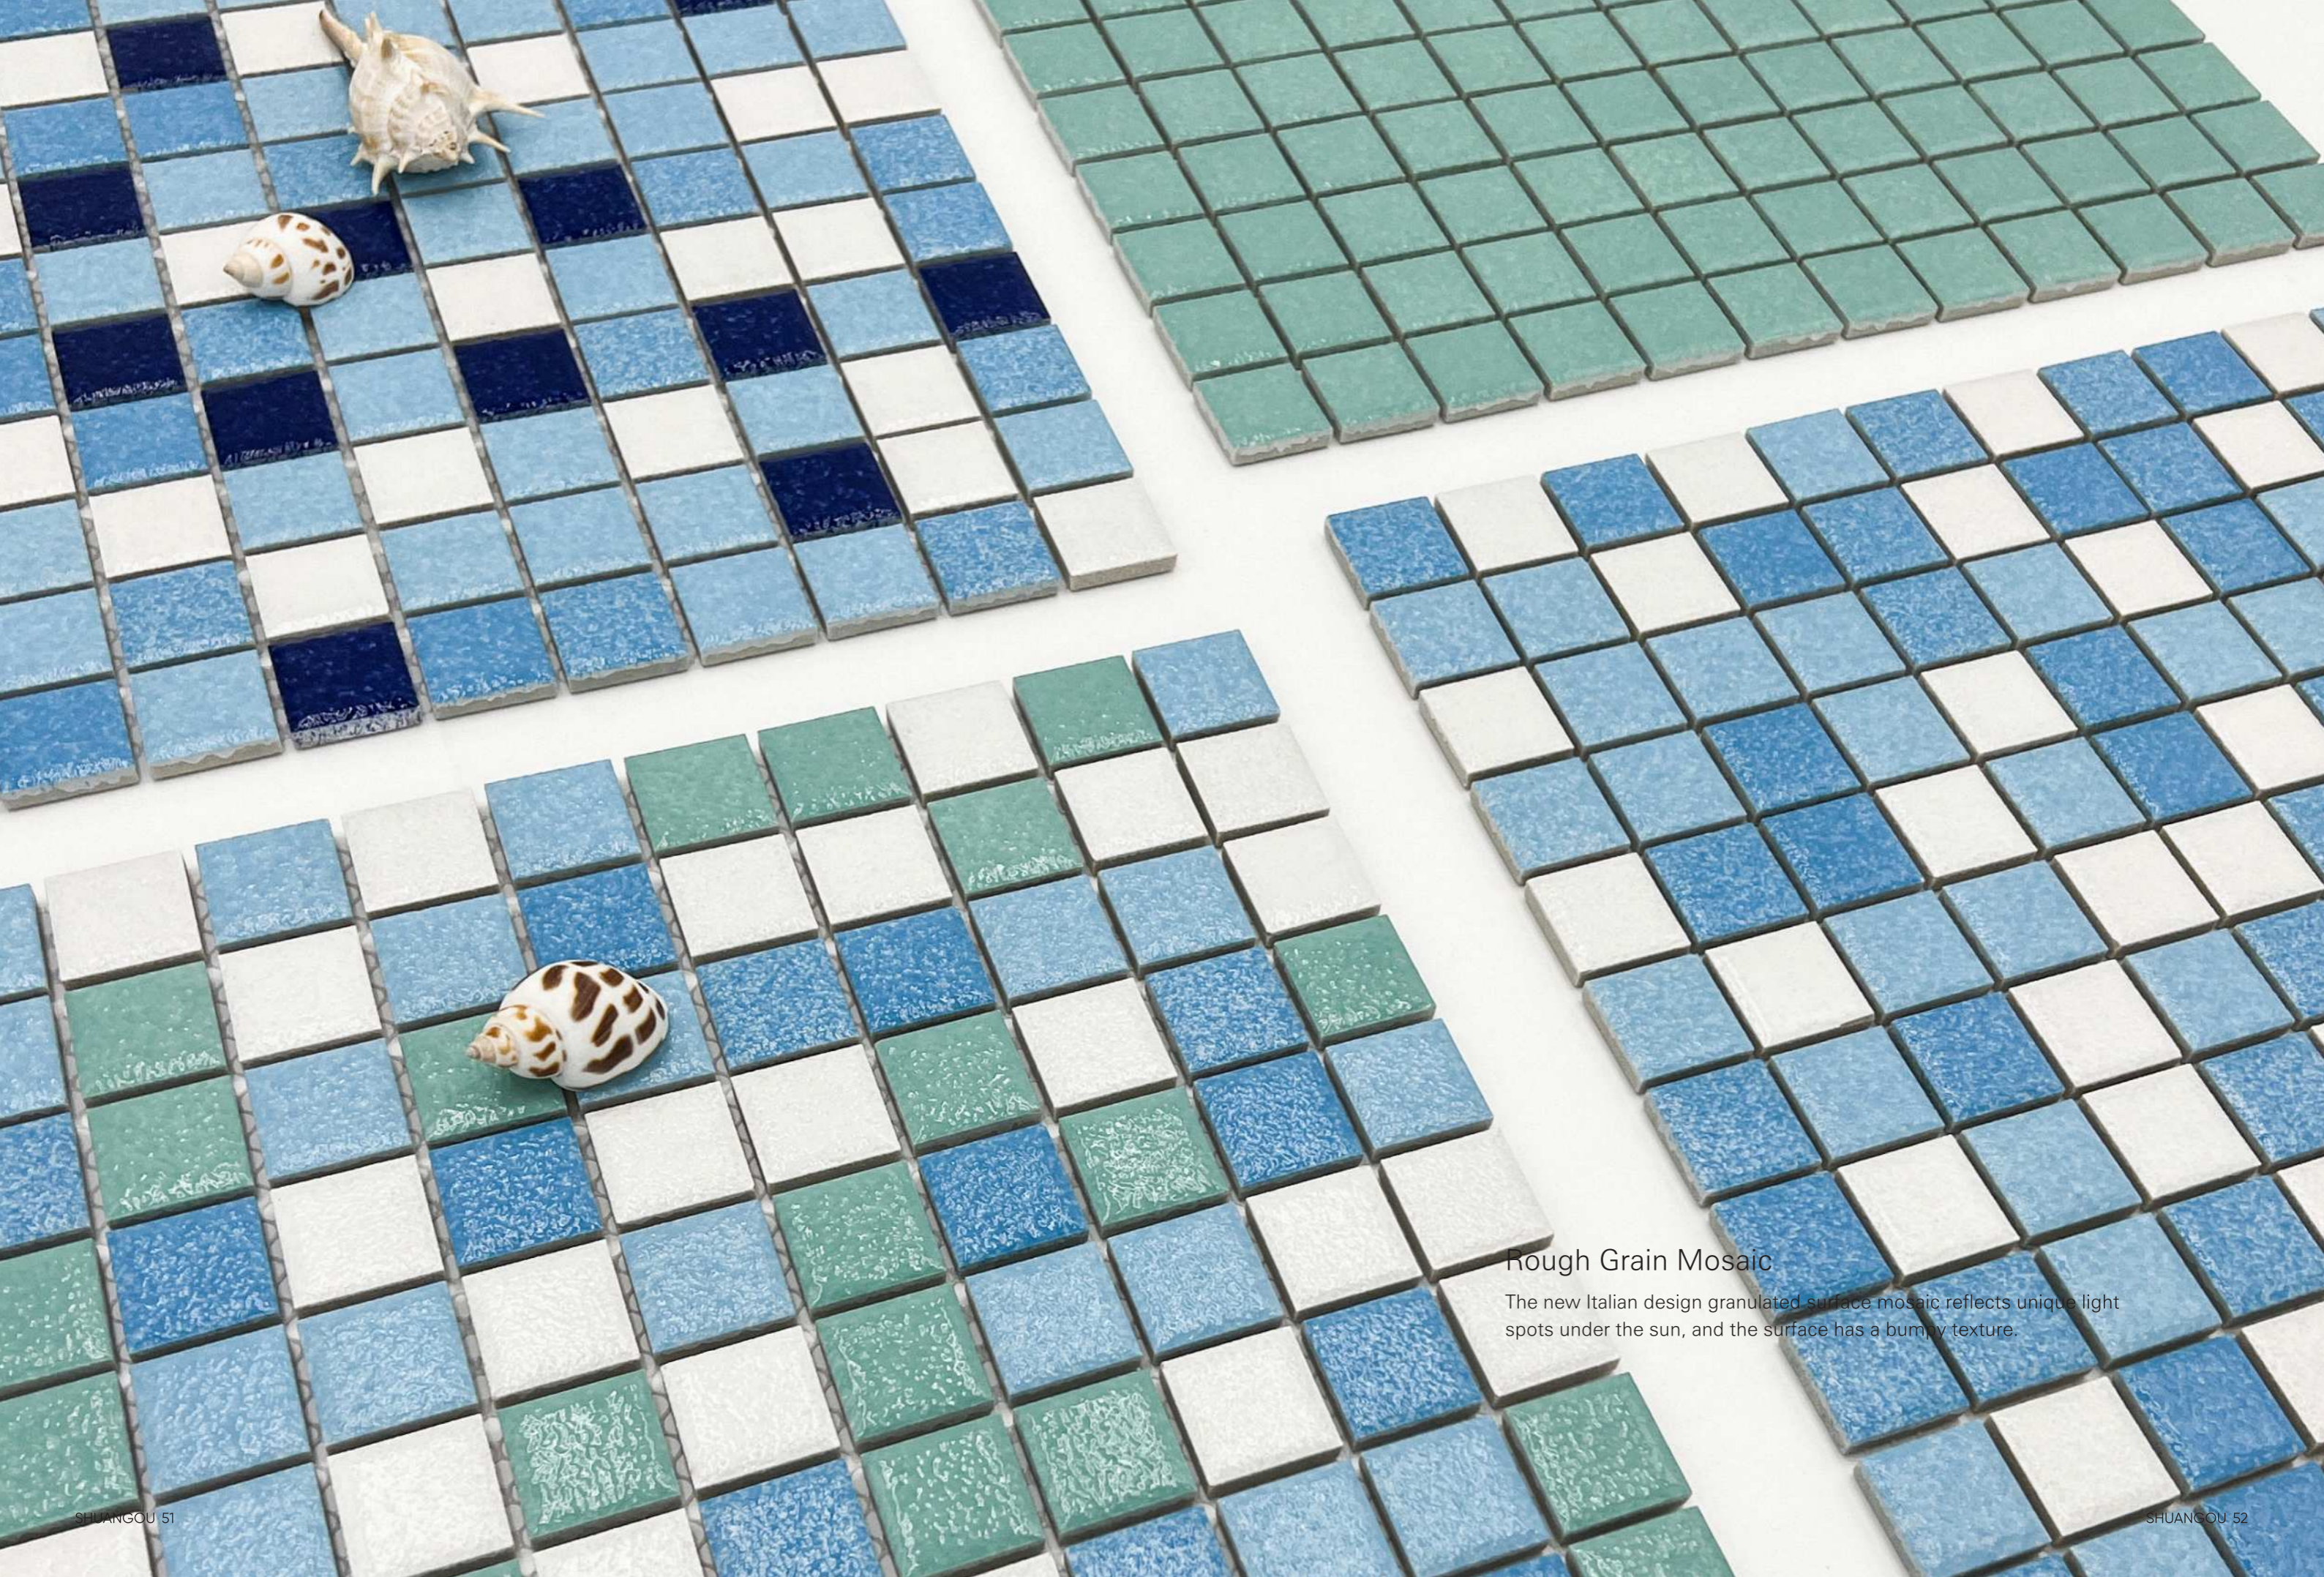

Rough Grain Mosaic

The new Italian design granulated surface mosaic reflects unique light spots under the sun, and the surface has a bumpy texture.