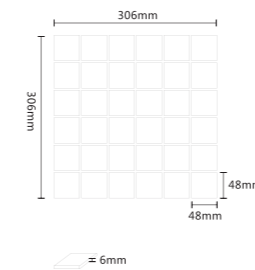

48 Kiln Changed Mosaic

Y48B07
Chip Size (mm):48x48
Sheet Size(mm):306x306

PRODUCE	48 Kiln Changed Mosaic	25 Tiny Grain
SHEET SIZE(mm)	306x306	302x302
WEIGHT (kg)/BOX	23	22
SHEET/BOX	22	22
SQUARE/BOX	2.06	2
CHIP SIZE(mm)	6	6

● The size is shown as a standard size. Please note that there are dimensional errors depending on the batch, so please pay attention when distributing and cutting the tiles.
(サイズは標準サイズで表示しておりますが、バッチによっては寸法誤差がありますので、タイルの配布やカットにはご注意ください。)