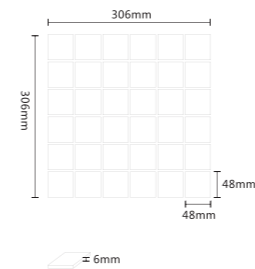

ITEM: Y4804  
SHEET SIZE: 306x306mm  
SURFACE: GLOSSY

ITEM: Y48B01-2  
SHEET SIZE: 306x306mm  
SURFACE: GLOSSY

ITEM: Y4807  
SHEET SIZE: 306x306mm  
SURFACE: GLOSSY

ITEM: Y48708  
SHEET SIZE: 306x306mm  
SURFACE: GLOSSY

ITEM: Y48B01  
SHEET SIZE: 306x306mm  
SURFACE: GLOSSY

ITEM: Y48B01-1  
SHEET SIZE: 306x306mm  
SURFACE: GLOSSY

ITEM: Y48B02  
SHEET SIZE: 306x306mm  
SURFACE: GLOSSY

### 48 solid color porcelain Mosaic Tile

PRODUCE	48 solid color porcelain Mosaic Tile
SHEET SIZE(mm)	306x306
WEIGHT (kg)/BOX	23
SHEET/BOX	22
SQUARE/BOX	2.06
CHIP SIZE(mm)	6

● The size is shown as a standard size. Please note that there are dimensional errors depending on the batch, so please pay attention when distributing and cutting the tiles.  
 (サイズは標準サイズで表示しておりますが、バッチによっては寸法誤差がありますので、タイルの配布やカットにはご注意ください。)