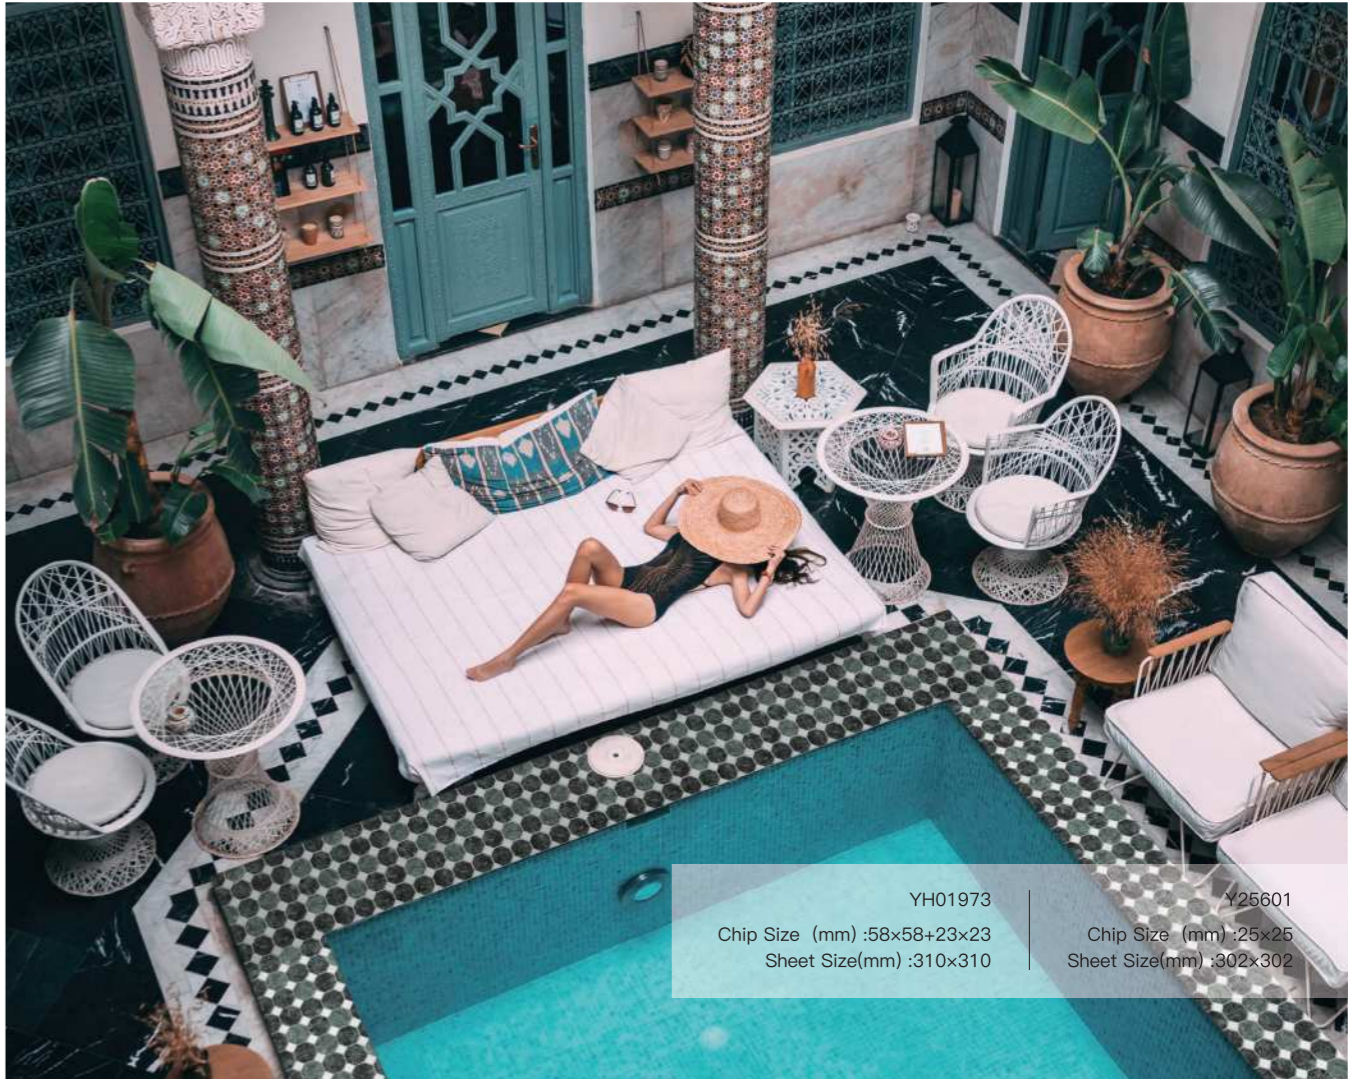

YH01973
Chip Size (mm) :58x58+23x23
Sheet Size(mm) :310x310

Y25601
Chip Size (mm) :25x25
Sheet Size(mm) :302x302