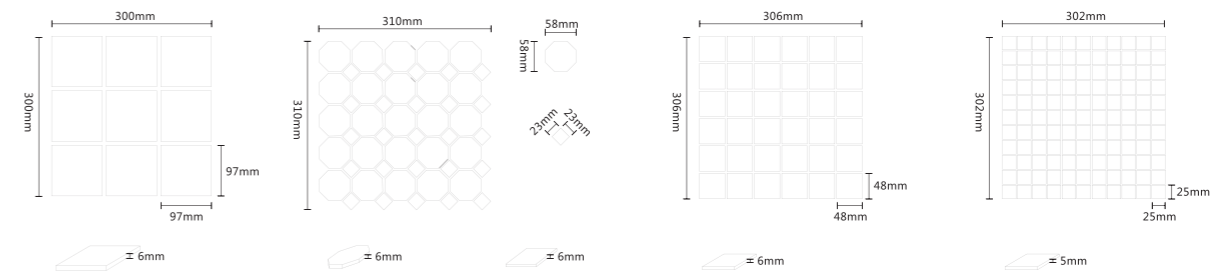

ITEM: Y48901  
SHEET SIZE: 306x306mm  
SURFACE: MATTE

25Carrara Marble Mosaic Tile  
25カララ大理石の磁器モザイク

ITEM: IK25901  
SHEET SIZE: 302x302mm  
SURFACE: MATTE

ITEM: IK9760M  
SHEET SIZE: 300x300mm  
SURFACE: MATTE

ITEM: YH9055  
SHEET SIZE: 310x310mm  
SURFACE: MATTE

ITEM: IK058  
SHEET SIZE: 306x306mm  
SURFACE: MATTE

97Carrara Marble Mosaic Tile    Octagon Carrara Marble Mosaic Tile    48Carrara Marble Mosaic Tile    25Carrara Marble Mosaic Tile