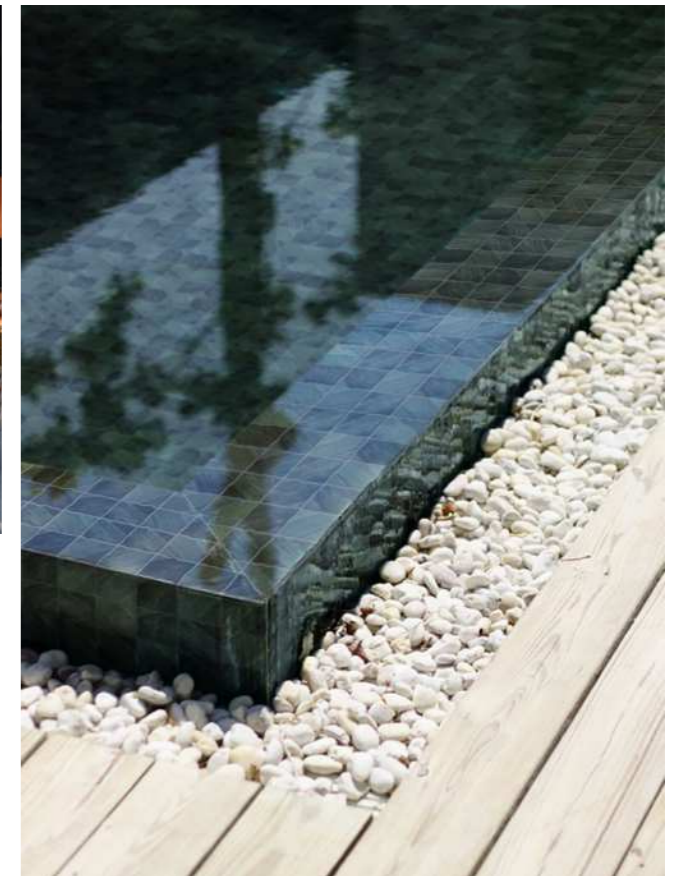

IK97975
Chip Size (mm) :97×97
Sheet Size(mm) :300×300