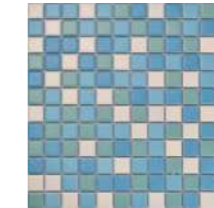

### Rough Grain Mosaic ラフグレインプールモザイク

ITEM:AP23B01-1  
SHEET SIZE:302x302mm  
SURFACE:GRAIN

ITEM:AP23R02  
SHEET SIZE:302x302mm  
SURFACE:GRAIN

ITEM:AP23R03  
SHEET SIZE:302x302mm  
SURFACE:GRAIN

ITEM:AP23R04  
SHEET SIZE:302x302mm  
SURFACE:GRAIN