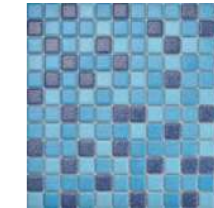

### Rough Grain Mosaic ラフグレインプールモザイク

ITEM:AP23B01-1  
SHEET SIZE:302x302mm  
SURFACE:GRAIN

ITEM:AP23R02  
SHEET SIZE:302x302mm  
SURFACE:GRAIN

ITEM:AP23R03  
SHEET SIZE:302x302mm  
SURFACE:GRAIN

ITEM:AP23R04  
SHEET SIZE:302x302mm  
SURFACE:GRAIN