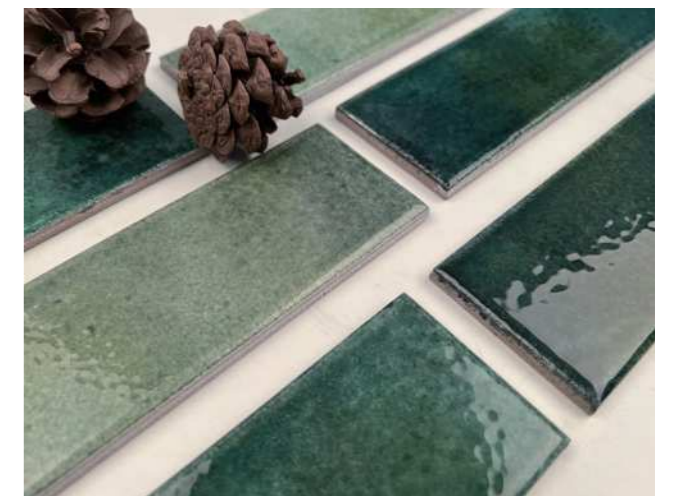

FB48A02
Chip Size(mm) : 48x48
Sheet Size(mm) : 306x306