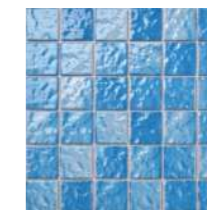

25Water Wave Porcelain Mosaic Tile  
25水の波モザイクタイル

ITEM: Y25601  
SHEET SIZE: 302x302mm  
SURFACE: GLOSSY

ITEM: Y25603  
SHEET SIZE: 302x302mm  
SURFACE: GLOSSY

ITEM: Y48601  
SHEET SIZE: 306x306mm  
SURFACE: GLOSSY