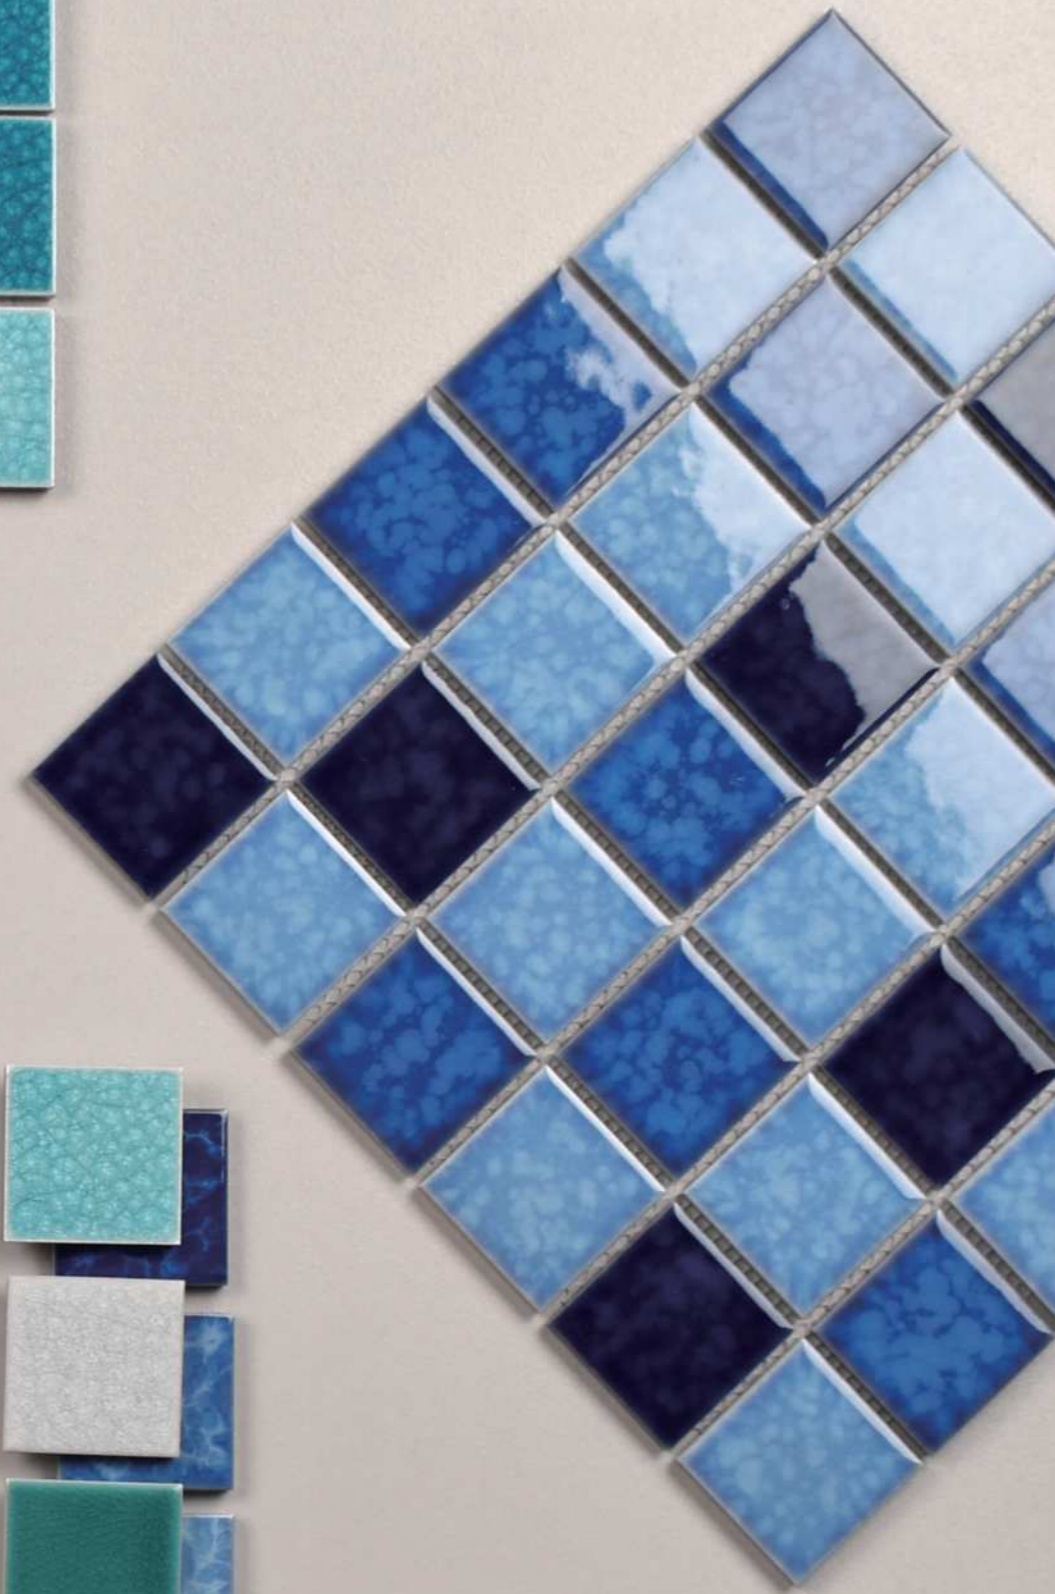

Kiln Series

The color of kiln-glazed mosaics gradually changes from the inside to the outside, from lighter to darker, and changes naturally. Compared with pure-color glazed mosaics, kiln-glazed mosaics seem to increase in many connotations and are more attractive.