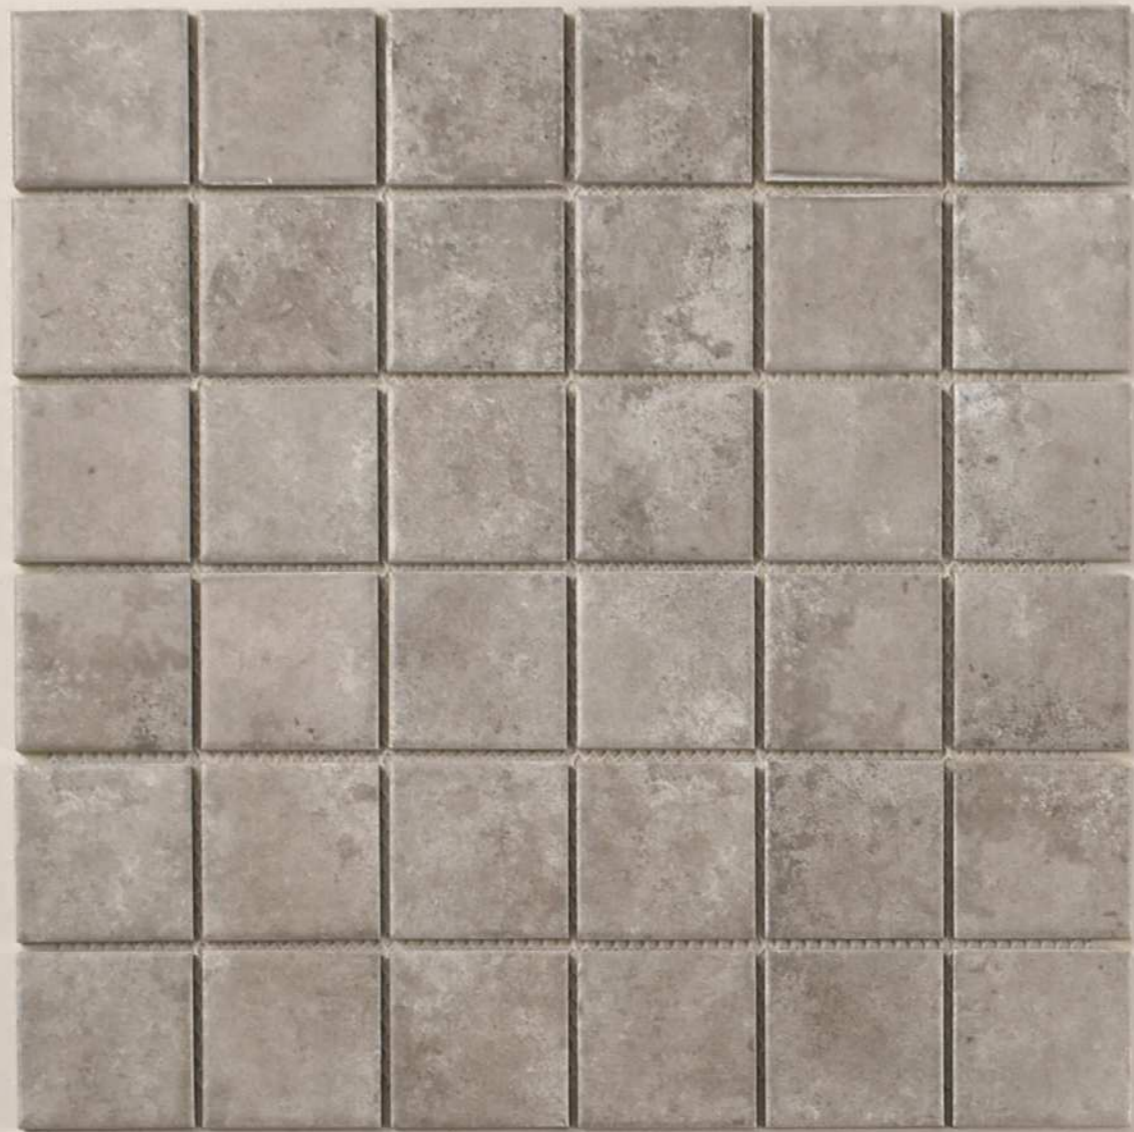

Cement Gray

The dazzling city exhausts human eyes while cement gray calms everything down. The Five's cement gray porcelain mosaics bring you back to the original world, to free your eyes and minds.