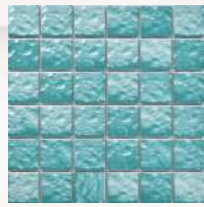

Y48601
Chip Size (mm) :48x48
Sheet Size(mm) :306x306