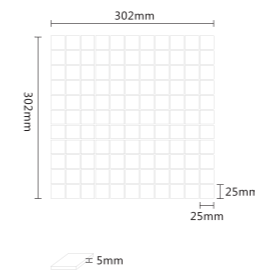

25Water Wave Porcelain Mosaic Tile  
25水の波モザイクタイル

ITEM: Y25601  
SHEET SIZE: 302x302mm  
SURFACE: GLOSSY

ITEM: Y25603  
SHEET SIZE: 302x302mm  
SURFACE: GLOSSY

ITEM: Y48601  
SHEET SIZE: 306x306mm  
SURFACE: GLOSSY

ITEM: Y48602  
SHEET SIZE: 306x306mm  
SURFACE: GLOSSY

ITEM: Y25602  
SHEET SIZE: 302x302mm  
SURFACE: GLOSSY

ITEM: Y25V02  
SHEET SIZE: 302x302mm  
SURFACE: GLOSSY

ITEM: Y48603  
SHEET SIZE: 306x306mm  
SURFACE: GLOSSY

ITEM: Y48V02  
SHEET SIZE: 306x306mm  
SURFACE: GLOSSY

25Water Wave Porcelain Mosaic Tile

48 Water Wave Porcelain Mosaic Tile

PRODUCE	25Water Wave Porcelain Mosaic Tile	48 Water Wave Porcelain Mosaic Tile
SHEET SIZE(mm)	302x302	306x306
WEIGHT (kg)/BOX	19	23
SHEET/BOX	22	22
SQUARE/BOX	2	2.06
CHIP SIZE(mm)	5	6