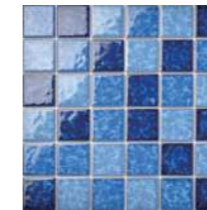

ITEM:Y48V04
SHEET SIZE:306x306mm
SURFACE:GLOSSY