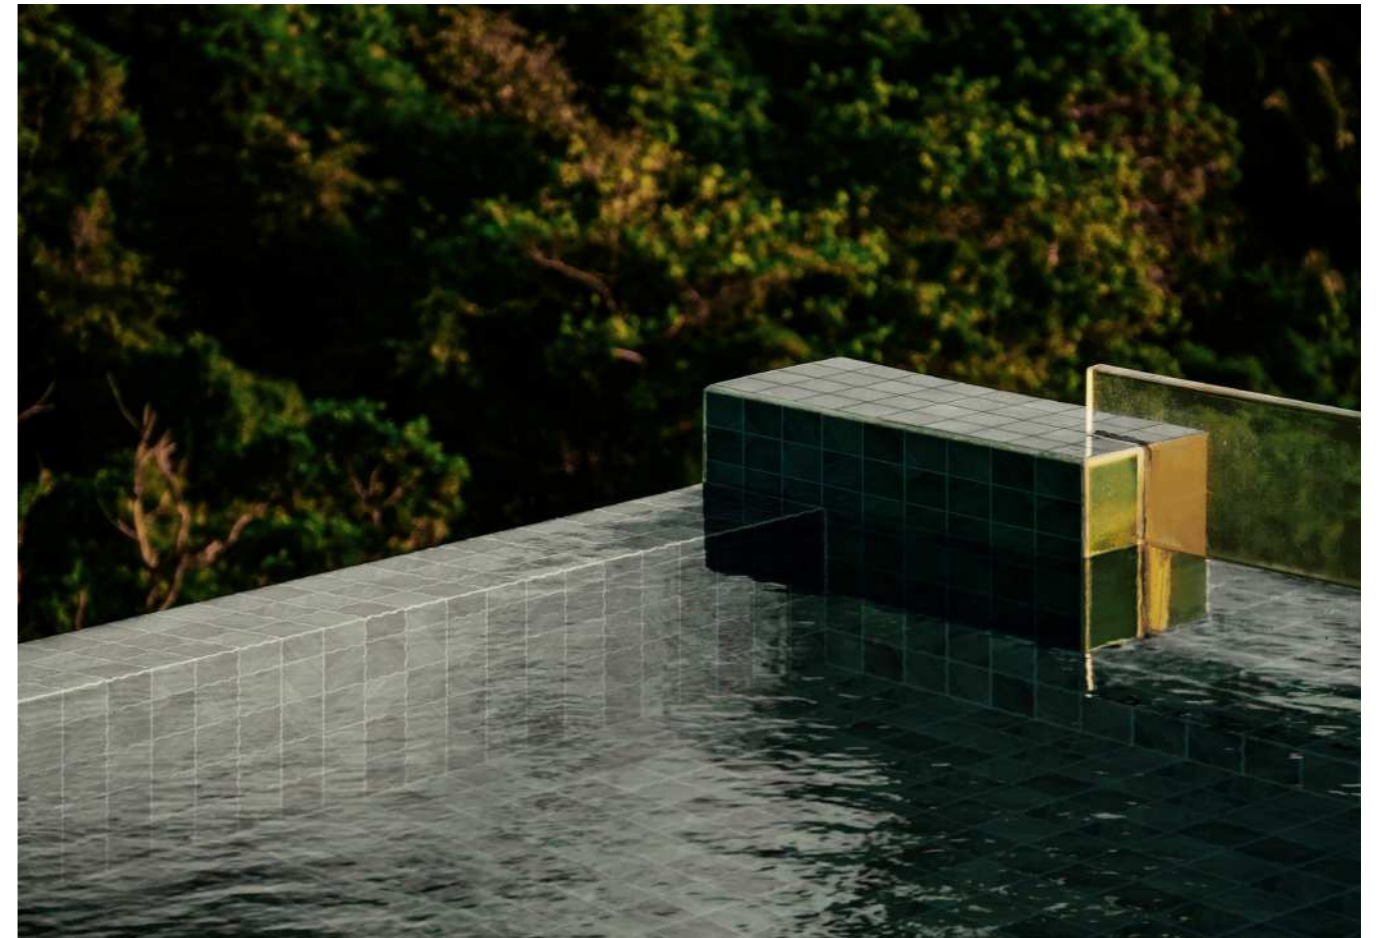

IK97975
Chip Size (mm) :97×97
Sheet Size(mm) :300×300

ShuangOu tropical swimming pool series,
Take you into the lush tropical forests of
Southeast Asia, To feel the most peaceful
and tranquil green in nature.