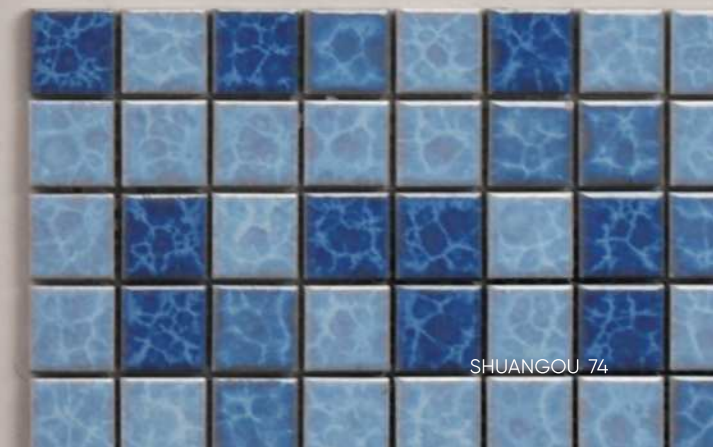

Kiln Series

The color of kiln-glazed mosaics gradually changes from the inside to the outside, from lighter to darker, and changes naturally. Compared with pure-color glazed mosaics, kiln-glazed mosaics seem to increase in many connotations and are more attractive.