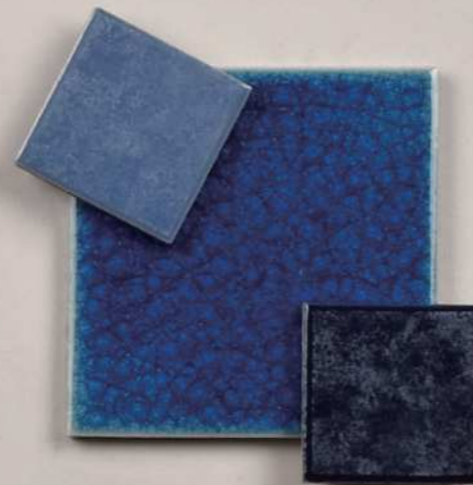

Kiln Series

The color of kiln-glazed mosaics gradually changes from the inside to the outside, from lighter to darker, and changes naturally. Compared with pure-color glazed mosaics, kiln-glazed mosaics seem to increase in many connotations and are more attractive.