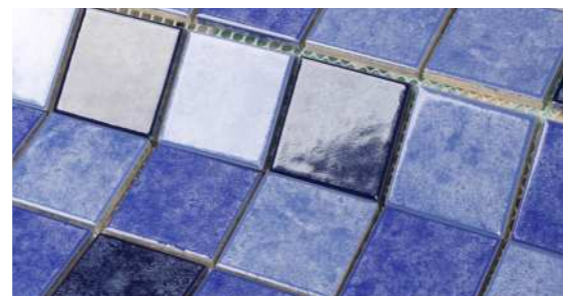

## Kiln Series

The color of kiln-glazed mosaics gradually changes from the inside to the outside, from lighter to darker, and changes naturally. Compared with pure-color glazed mosaics, kiln-glazed mosaics seem to increase in many connotations and are more attractive.

Shuangou ceramic Mosaic redefines the color of the swimming pool with a variety of colors and expressions.

Y48V04  
 Chip Size (mm) :48x48  
 Sheet Size(mm) :306x306