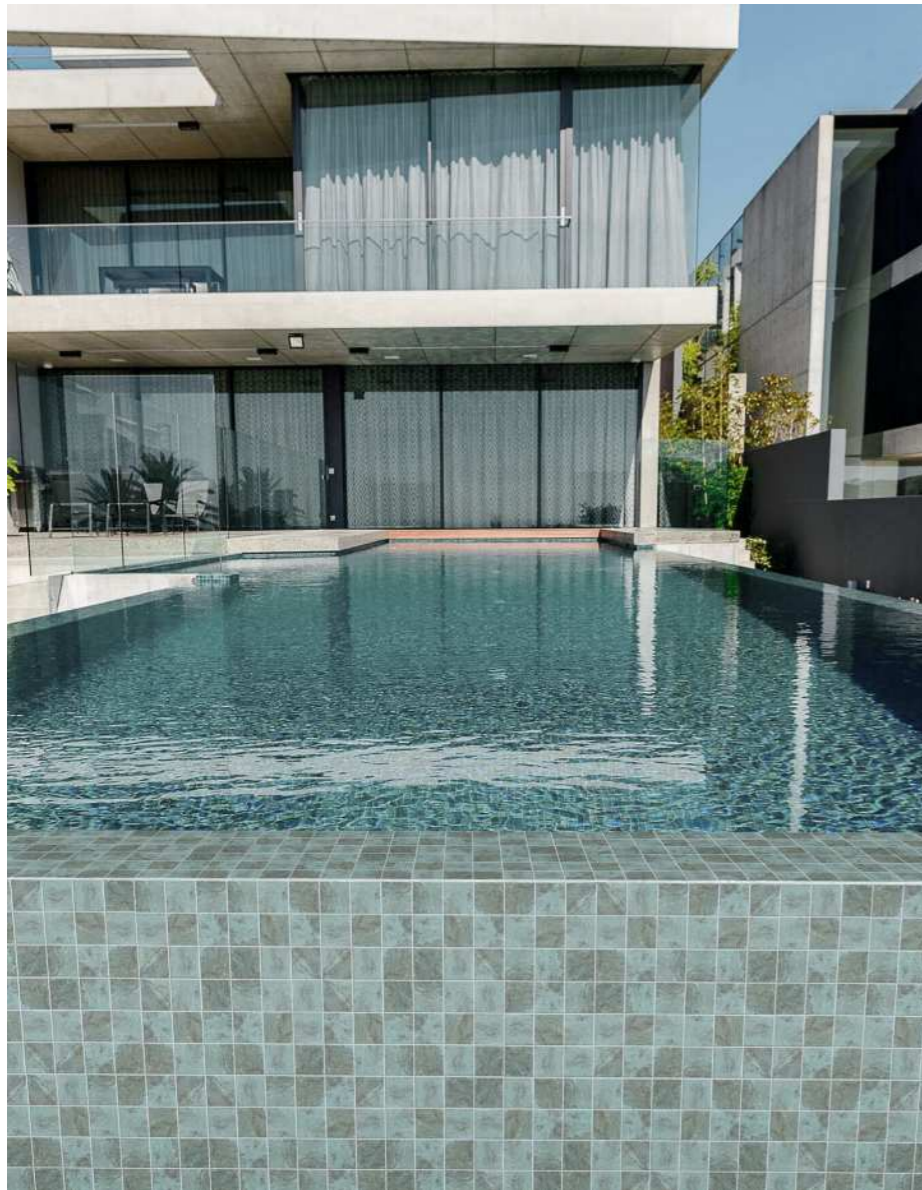

IK9767  
 Chip Size (mm) :97x97  
 Sheet Size(mm) :300x300

IK9756  
 Chip Size (mm) :97x97  
 Sheet Size(mm) :300x300

break the conventional design,  
 At first glance, you will be deeply attracted by your perspective.  
 Double gulls make the original monotonous swimming pool more layered and three-dimensional.  
 It can be combined with the personalized characteristics of the homestay.

IK4867  
Chip Size (mm) :48x48  
Sheet Size(mm) :306x306

A high-value swimming pool has almost become the standard configuration of the hotel, ShuangOu can satisfy all your illusions about the swimming pool.