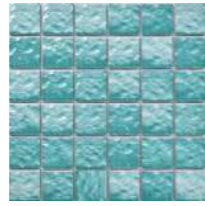

Y48601
Chip Size (mm) :48x48
Sheet Size(mm) :306x306