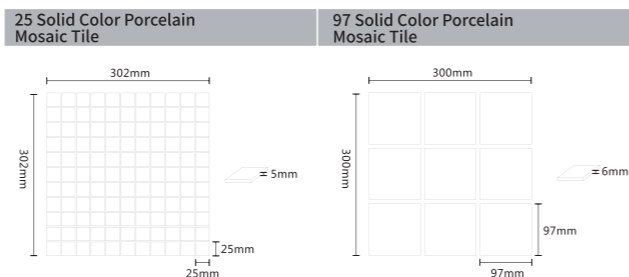

Swimming Pools Tiles

プールモザイクタイルシリーズ

Attention about the product ●This product is a ceramic product, once it breaks, there is a danger of injury to the body. So please pay full attention when handling. ●本製品はセラミック製品ですので、一度破損すると人体に危害を及ぼす恐れがあります。取り扱いには十分ご注意ください。●メンテナンス中は、強酸または強アルカリ性洗剤を使用しないでください。

Attention on tiling ●If the product needs to be cut during the paving process, please use a tile cutter or glass cutter for the cut surface, and polish the cut surface with a grindstone to avoid injury. ●Please do not use a sander to cut, because it may cause accidents or product damage, and is very dangerous.
工事上の注意について ●舗装中に切断が必要な場合は、切断面にタイルカッターまたはガラスカッターを使用し、けがをしないように砥石で切断面を研磨してください。●事故や製品の破損の原因となり、非常に危険ですので、サンダーを使用して切断しないでください。

It is recommended to use white or light-colored adhesives ●Please note that please use adhesive on a flat surface to complete and paste. Also, be careful not to leave air on the back of the tiles.
白または明るい色の接着剤を使用することをお勧めします ●完成させて貼り付けるには、平らな面に接着剤を使用してください。また、タイルの裏側に空気を残さないように注意してください。

48 solid color porcelain Mosaic Tile

48 solid color porcelain Mosaic Tile

PRODUCE	48 solid color porcelain Mosaic Tile
SHEET SIZE(mm)	306x306
WEIGHT (kg)/BOX	23
SHEET/BOX	22
SQUARE/BOX	2.06
CHIP SIZE(mm)	6

● The size is shown as a standard size. Please note that there are dimensional errors depending on the batch, so please pay attention when distributing and cutting the tiles.
(サイズは標準サイズで表示しておりますが、バッチによっては寸法誤差がありますので、タイルの配布やカットにはご注意ください。)