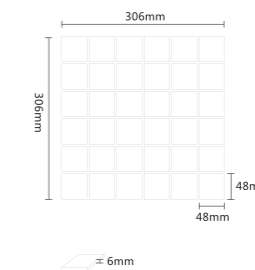

ITEM: Y48602  
SHEET SIZE: 306x306mm  
SURFACE: GLOSSY

ITEM: Y25602  
SHEET SIZE: 302x302mm  
SURFACE: GLOSSY

ITEM: Y25V02  
SHEET SIZE: 302x302mm  
SURFACE: GLOSSY

ITEM: Y48603  
SHEET SIZE: 306x306mm  
SURFACE: GLOSSY

ITEM: Y48V02  
SHEET SIZE: 306x306mm  
SURFACE: GLOSSY

25Water Wave Porcelain Mosaic Tile

48 Water Wave Porcelain Mosaic Tile

PRODUCE	25Water Wave Porcelain Mosaic Tile	48 Water Wave Porcelain Mosaic Tile
SHEET SIZE(mm)	302x302	306x306
WEIGHT (kg)/BOX	19	23
SHEET/BOX	22	22
SQUARE/BOX	2	2.06
CHIP SIZE(mm)	5	6