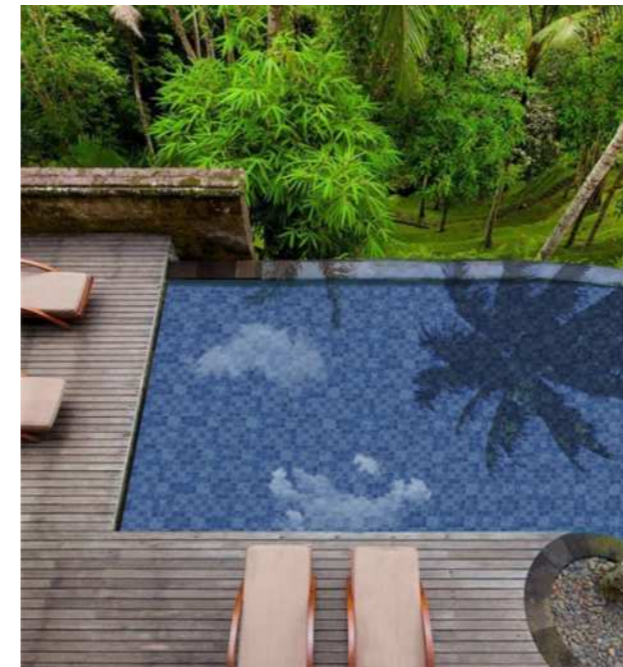

Shuangou has cooperated with many designers to bring unique swimming pool brick products to create a different homestay swimming pool for you.

Y48601  
Chip Size (mm) :48x48  
Sheet Size(mm) :306x306

Y48601  
Chip Size (mm) :48x48  
Sheet Size(mm) :306x306

Y48603  
 Chip Size (mm) :48x48  
 Sheet Size(mm) :306x306

A high-value swimming pool has almost become the standard configuration of the hotel, ShuangOu can satisfy all your illusions about the swimming pool.