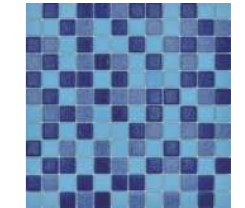

### Rough Grain Mosaic ラフグレインプールモザイク

ITEM:AP23B01-1  
SHEET SIZE:302x302mm  
SURFACE:GRAIN

ITEM:AP23R02  
SHEET SIZE:302x302mm  
SURFACE:GRAIN

ITEM:AP23R03  
SHEET SIZE:302x302mm  
SURFACE:GRAIN

ITEM:AP23R04  
SHEET SIZE:302x302mm  
SURFACE:GRAIN