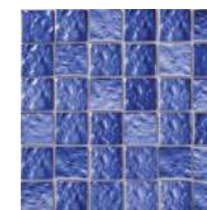

ITEM: Y48603
SHEET SIZE: 306x306mm
SURFACE: GLOSSY