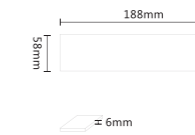

ITEM: JB48R02  
SHEET SIZE:306x306mm  
SURFACE:GLOSSY

Handmade Brick  
手作りレンガ

ITEM: Y60J77(Multi-Faceted)  
SHEET SIZE:188x58mm  
SURFACE:GLOSSY

48 Ice Crack Mosaic

Handmade Brick

PRODUCE	48 Ice Crack Mosaic	Handmade Brick
SHEET SIZE(mm)	306x306	188x58
WEIGHT (kg)/BOX	23	22
SHEET/BOX	22	22
SQUARE/BOX	2.06	2
CHIP SIZE(mm)	6	6