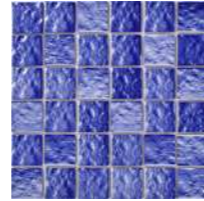

Shuangou has cooperated with many designers to bring unique swimming pool brick products to create a different homestay swimming pool for you.

Y48601  
Chip Size (mm) :48x48  
Sheet Size(mm) :306x306

Y48601  
Chip Size (mm) :48x48  
Sheet Size(mm) :306x306