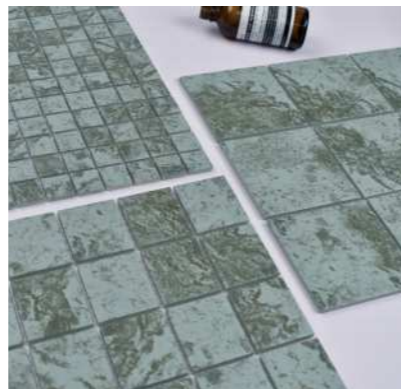

A high-value swimming pool has almost become the standard configuration of the hotel, ShuangOu can satisfy all your illusions about the swimming pool.

Bali Green and Hot Spring Stone Mosaic Tile

バリグリーン温泉石シリーズ

Made in CHINA

Precautions for the product ●Please note that it is slippery on wet ground.
製品に関する注意事項 ●濡れた地面では滑りやすいのでご注意ください。

Attention on tiling ●If the product needs to be cut during the paving process, please use a tile cutter or glass cutter for the cut surface, and polish the cut surface with a grindstone to avoid injury. ●Please do not use a sander to cut, because it may cause accidents or product damage, and is very dangerous.
工事上の注意について ●舗装中に切断が必要な場合は、切断面にタイルカッターまたはガラスカッターを使用し、けがをしないように砥石で切断面を研磨してください。●事故や製品の破損の原因となり、非常に危険ですので、サンダーを使用して切断しないでください。

Regarding customized products ●we will produce after ordering, so please check the delivery date. We support mixed patterns, and the price will vary according to the number and proportion of mixed colors, please pay attention.
カスタマイズモデルについて ●カスタマイズ商品ご注文後にお買い物させていただきますので、お届け日をご確認ください。固定写真以外の混合パターンにも対応しており、混合色の数や比率によって価格が異なりますのでご注意ください。