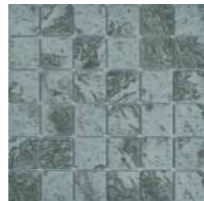

IK9767  
 Chip Size (mm) :97x97  
 Sheet Size(mm) :300x300

IK9756  
 Chip Size (mm) :97x97  
 Sheet Size(mm) :300x300

break the conventional design,  
 At first glance, you will be deeply attracted by your perspective.  
 Double gulls make the original monotonous swimming pool more layered and three-dimensional.  
 It can be combined with the personalized characteristics of the homestay.