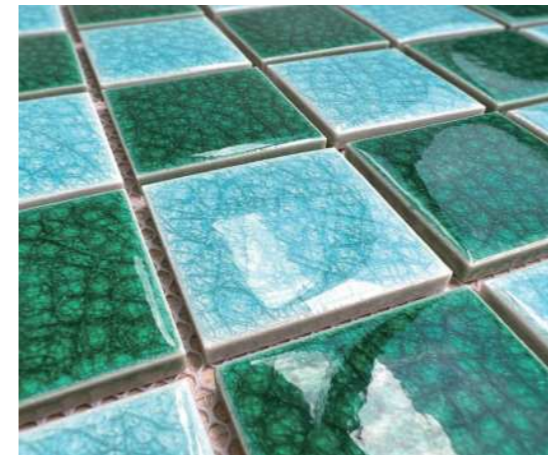

## Moroccan Style

The Moroccan style's use of color is known as "God's overturned palette". People draw inspiration from nature, and colors such as rocks, deserts, sky, sea, water, etc. are used to the fullest.

Shuangou has cooperates with many designers to bring a unique Moroccan style series to create a different homestay swimming pool for you.

JB48A03  
Chip Size(mm) : 48x48  
Sheet Size(mm) : 306x306

FB48A02  
Chip Size(mm) : 48x48  
Sheet Size(mm) : 306x306