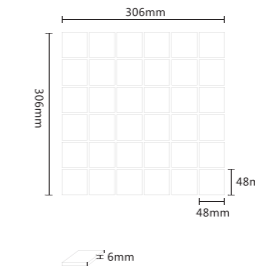

23 Rough Grain Mosaic   48 Rough Grain Mosaic   23+48 Rough Grain Mosaic

PRODUCE	23 Rough Grain Mosaic	48 Rough Grain Mosaic	23+48 Rough Grain Mosaic
SHEET SIZE(mm)	302x302	306x306	306x306
WEIGHT (kg)/BOX	22	23	23
SHEET/BOX	22	22	22
SQUARE/BOX	2	2.06	2.06
CHIP SIZE(mm)	6	6	6

● The size is shown as a standard size. Please note that there are dimensional errors depending on the batch, so please pay attention when distributing and cutting the tiles.
(サイズは標準サイズで表示しておりますが、パッチによっては寸法誤差がありますので、タイルの配布やカットにはご注意ください。)