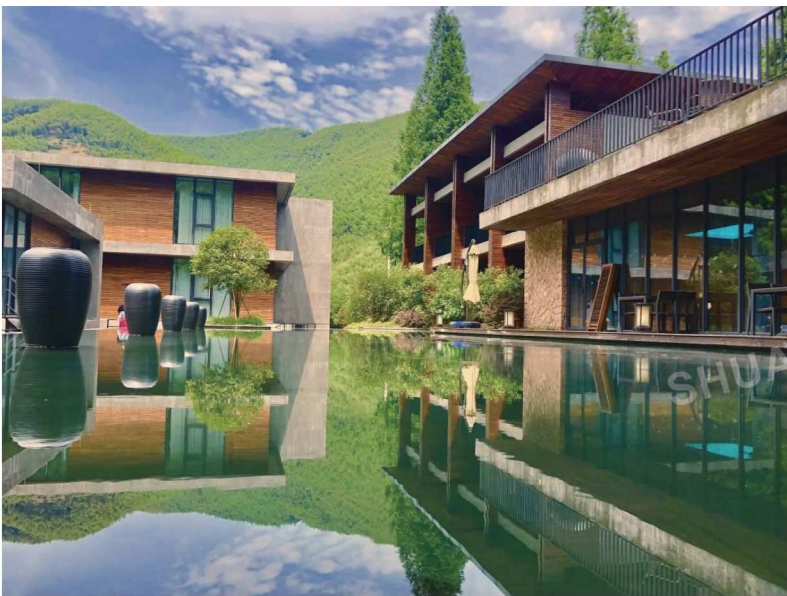

BALI GREEN

Shuangou has cooperated with many designers to bring unique swimming pool brick products to create a different homestay swimming pool for you.

双鸥与众多设计师合作，带来与众不同的泳池砖产品，为您打造不一样的民宿游泳池。

ShuangOu Pool Tiles | A Distinctive Classic

IK9767

Chip Size (mm) :97x97

Sheet Size(mm) :300x300

IK4867

Chip Size (mm) :48x48

Sheet Size(mm) :306x306

简约而不简单的民宿，眼前的大片绿色让人彻底放松下来，尽情呼吸着清甜的空气。

Simple but not simple homestay, the large green areas in front of you make people relax completely and breathe the sweet air to their heart's content.

IK9756
Chip Size (mm) :97x97
Sheet Size(mm) :300x300

IK9756

Chip Size (mm) :97×97

Sheet Size(mm) :300×300

打破了常规的设计，
第一眼就能深深的吸引你的视角，
让原本单调的泳池更加有层次和立体感，
能与民宿个性化的特点相结合。

Breaking the conventional design,
you can deeply attract your perspective at first glance,
making the originally monotonous swimming pool
more layered and three-dimensional,
which can be combined with the personalized
characteristics of the homestay.