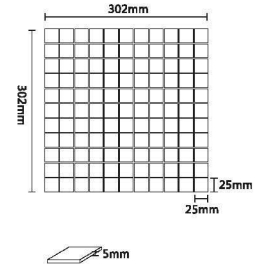

IK9756
Chip Size (mm) :97x97
Sheet Size(mm) :300x300

IK9756

Chip Size (mm) :97×97

Sheet Size(mm) :300×300

打破了常规的设计，
第一眼就能深深的吸引你的视角，
让原本单调的泳池更加有层次和立体感，
能与民宿个性化的特点相结合。

Breaking the conventional design,
you can deeply attract your perspective at first glance,
making the originally monotonous swimming pool
more layered and three-dimensional,
which can be combined with the personalized
characteristics of the homestay.

ITEM: IK4867
SHEET SIZE: 306x306mm
SURFACE: MATT

25 Bali Green Mosaic Tile
25 バリの緑のモザイクタイル

ITEM: IK2567
SHEET SIZE: 302x302mm
SURFACE: MATT

97 Bali Green / Mountain Stone Mosaic Tile

48 Bali Green Mosaic Tile

25 Bali Green Mosaic Tile

PRODUCE	48 Bali Green Mosaic Tile	25 Bali Green Mosaic Tile	97 Bali Green / Mountain Stone Mosaic Tile
SHEET SIZE(mm)	306x306	302x302	300x300
WEIGHT (kg)/BOX	23	19	23.5
SHEET/BOX	22	22	22
SQUARE/BOX	2.06	2	2
CHIP SIZE(mm)	6	5	6

● The size is shown as a standard size. Please note that there are dimensional errors depending on the batch, so please pay attention when distributing and cutting the tiles.
 (サイズは標準サイズで表示しておりますが、バッチによっては寸法誤差がありますので、タイルの配布やカットにはご注意ください。)