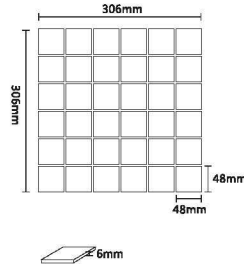

IK9756
Chip Size (mm) :97x97
Sheet Size(mm) :300x300

IK9756

Chip Size (mm) :97×97

Sheet Size(mm) :300×300

打破了常规的设计，
第一眼就能深深的吸引你的视角，
让原本单调的泳池更加有层次和立体感，
能与民宿个性化的特点相结合。

Breaking the conventional design,
you can deeply attract your perspective at first glance,
making the originally monotonous swimming pool
more layered and three-dimensional,
which can be combined with the personalized
characteristics of the homestay.

ITEM: IK4867
SHEET SIZE: 306x306mm
SURFACE: MATT

25 Bali Green Mosaic Tile
25 バリの緑のモザイクタイル

ITEM: IK2567
SHEET SIZE: 302x302mm
SURFACE: MATT

97 Bali Green / Mountain Stone Mosaic Tile

48 Bali Green Mosaic Tile

25 Bali Green Mosaic Tile

PRODUCE	48 Bali Green Mosaic Tile	25 Bali Green Mosaic Tile	97 Bali Green / Mountain Stone Mosaic Tile
SHEET SIZE(mm)	306x306	302x302	300x300
WEIGHT (kg)/BOX	23	19	23.5
SHEET/BOX	22	22	22
SQUARE/BOX	2.06	2	2
CHIP SIZE(mm)	6	5	6

● The size is shown as a standard size. Please note that there are dimensional errors depending on the batch, so please pay attention when distributing and cutting the tiles.
 (サイズは標準サイズで表示しておりますが、バッチによっては寸法誤差がありますので、タイルの配布やカットにはご注意ください。)