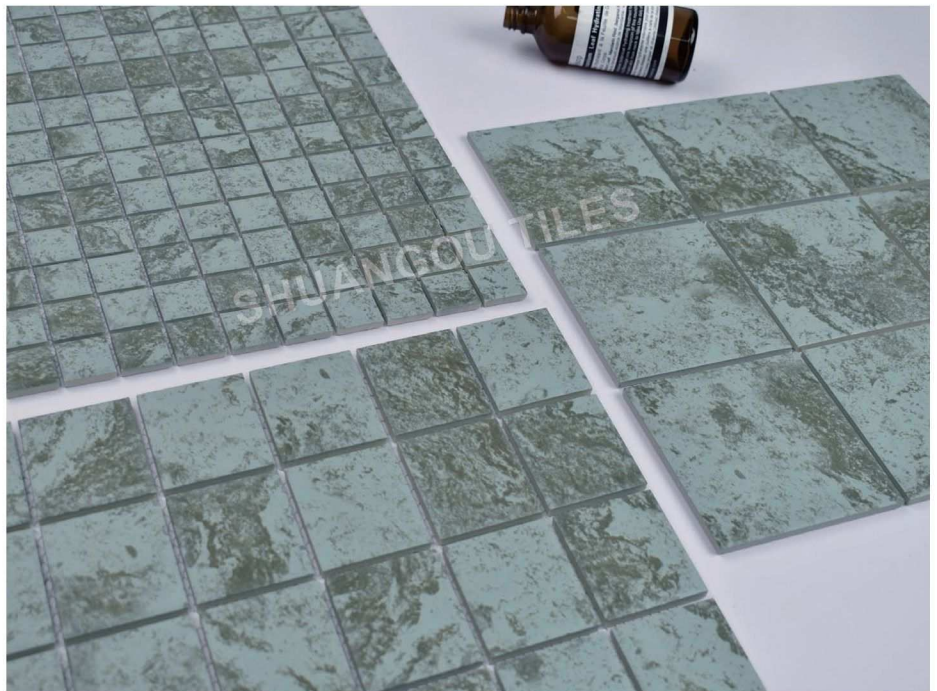

IK9767

Chip Size (mm) :97x97

Sheet Size(mm) :300x300

IK4867

Chip Size (mm) :48x48

Sheet Size(mm) :306x306

简约而不简单的民宿，眼前的大片绿色让人彻底放松下来，尽情呼吸着清甜的空气。

Simple but not simple homestay, the large green areas in front of you make people relax completely and breathe the sweet air to their heart's content.

IK9756
Chip Size (mm) :97x97
Sheet Size(mm) :300x300

IK9756

Chip Size (mm) :97×97

Sheet Size(mm) :300×300

打破了常规的设计，
第一眼就能深深的吸引你的视角，
让原本单调的泳池更加有层次和立体感，
能与民宿个性化的特点相结合。

Breaking the conventional design,
you can deeply attract your perspective at first glance,
making the originally monotonous swimming pool
more layered and three-dimensional,
which can be combined with the personalized
characteristics of the homestay.