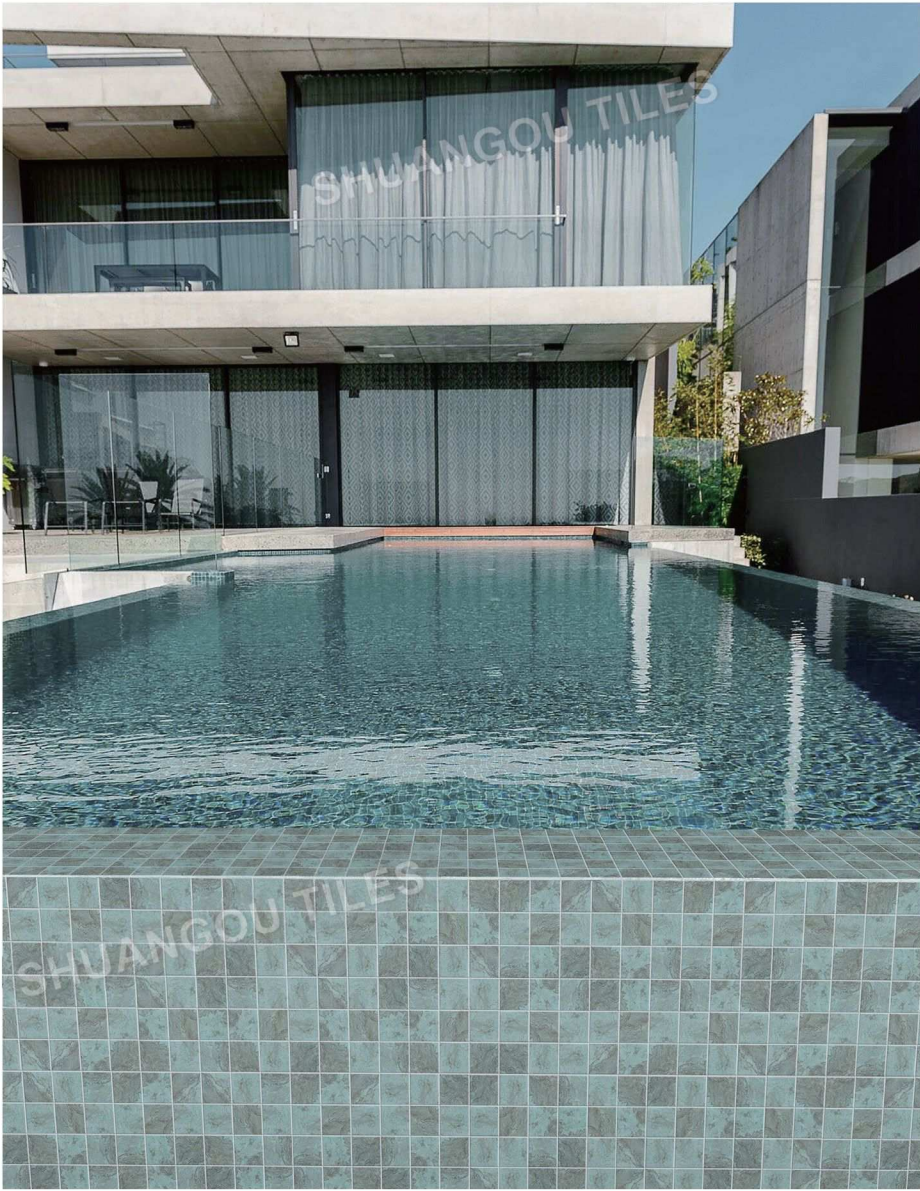

BALI GREEN

Shuangou has cooperated with many designers to bring unique swimming pool brick products to create a different homestay swimming pool for you.

双鸥与众多设计师合作，带来与众不同的泳池砖产品，为您打造不一样的民宿游泳池。

ShuangOu Pool Tiles | A Distinctive Classic

IK9767

Chip Size (mm) :97x97

Sheet Size(mm) :300x300

IK4867

Chip Size (mm) :48x48

Sheet Size(mm) :306x306

简约而不简单的民宿，眼前的大片绿色让人彻底放松下来，尽情呼吸着清甜的空气。

Simple but not simple homestay, the large green areas in front of you make people relax completely and breathe the sweet air to their heart's content.

IK9756
Chip Size (mm) :97x97
Sheet Size(mm) :300x300

IK9756

Chip Size (mm) :97×97

Sheet Size(mm) :300×300

打破了常规的设计，
第一眼就能深深的吸引你的视角，
让原本单调的泳池更加有层次和立体感，
能与民宿个性化的特点相结合。

Breaking the conventional design,
you can deeply attract your perspective at first glance,
making the originally monotonous swimming pool
more layered and three-dimensional,
which can be combined with the personalized
characteristics of the homestay.