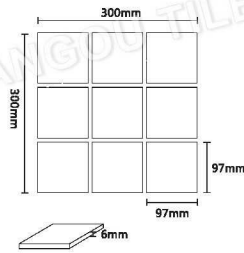

97 Bali Green / Mountain Stone Mosaic Tile