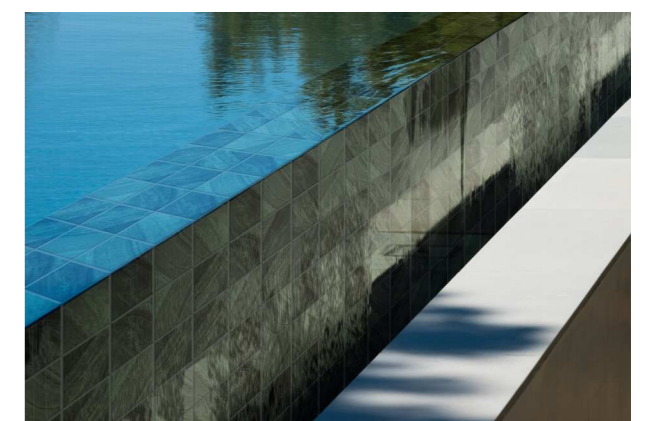

# Moissanite Ceramic Mosaic

Tired of the bustling city of reinforced concrete, looking for a quiet landscape to rest leisurely. Exotic Internet celebrity homestay swimming pool, giving people visual and spiritual enjoyment.

IK97975  
Chip Size(mm) : 97x97  
Sheet Size(mm) : 300x300

IK97975  
 Chip Size(mm) : 97x97  
 Sheet Size(mm) : 300x300

打破了常规的设计，  
 第一眼就能深深的吸引你的视角，  
 让原本单调的泳池更加有层次和立体感，  
 能与民宿个性化的特点相结合。

Breaking the conventional design,  
 you can deeply attract your perspective at first glance,  
 making the originally monotonous swimming pool  
 more layered and three-dimensional,  
 which can be combined with the personalized  
 characteristics of the homestay.

简约而不简单的民宿，  
眼前的大片绿色让人彻底放松下来，  
尽情呼吸着清甜的空气。

Simple but not simple homestay,  
the large green areas in front of you  
make people relax completely and breathe the  
sweet air to their heart's content.