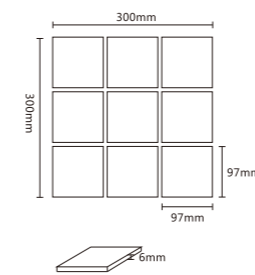

IK97975  
Chip Size(mm) : 97x97  
Sheet Size(mm) : 300x300

IK97975  
 Chip Size(mm) : 97x97  
 Sheet Size(mm) : 300x300

打破了常规的设计，  
 第一眼就能深深的吸引你的视角，  
 让原本单调的泳池更加有层次和立体感，  
 能与民宿个性化的特点相结合。

Breaking the conventional design,  
 you can deeply attract your perspective at first glance,  
 making the originally monotonous swimming pool  
 more layered and three-dimensional,  
 which can be combined with the personalized  
 characteristics of the homestay.

### Moissanite Ceramic Mosaic モアッサナイトセラミックモザイク

ITEM:IK97975  
SHEET SIZE:300x300mm  
SURFACE:GLOSSY

ITEM:IK48975  
SHEET SIZE:306x306mm  
SURFACE:GLOSSY

Customized  
スタマイズ

ITEM:IK25975  
SHEET SIZE:302x302mm  
SURFACE:GLOSSY

Customized  
スタマイズ

ITEM:HX52975  
SHEET SIZE:282x325mm  
SURFACE:GLOSSY

Customized  
スタマイズ

97 Moissanite Mosaic	48 Moissanite Mosaic	25 Moissanite Mosaic	Hexagonal Moissanite Mosaic
----------------------	----------------------	----------------------	-----------------------------

PRODUCE	97 Moissanite Mosaic	48 Moissanite Mosaic	25 Moissanite Mosaic	Hexagonal Moissanite Mosaic
SHEET SIZE(mm)	300x300	306x306	302x302	282x325
WEIGHT (kg)/BOX	23.5	23	19	23
SHEET/BOX	22	22	22	22
SQUARE/BOX	2	2.06	2	2.06
CHIP SIZE(mm)	6	6	5	6