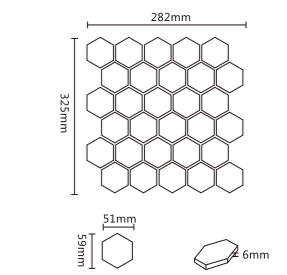

IK97975  
Chip Size(mm) : 97x97  
Sheet Size(mm) : 300x300

IK97975  
 Chip Size(mm) : 97x97  
 Sheet Size(mm) : 300x300

打破了常规的设计，  
 第一眼就能深深的吸引你的视角，  
 让原本单调的泳池更加有层次和立体感，  
 能与民宿个性化的特点相结合。

Breaking the conventional design,  
 you can deeply attract your perspective at first glance,  
 making the originally monotonous swimming pool  
 more layered and three-dimensional,  
 which can be combined with the personalized  
 characteristics of the homestay.

### Moissanite Ceramic Mosaic モアッサナイトセラミックモザイク

ITEM:IK97975  
SHEET SIZE:300x300mm  
SURFACE:GLOSSY

ITEM:IK48975  
SHEET SIZE:306x306mm  
SURFACE:GLOSSY

Customized  
スタマイズ

ITEM:IK25975  
SHEET SIZE:302x302mm  
SURFACE:GLOSSY

Customized  
スタマイズ

ITEM:HX52975  
SHEET SIZE:282x325mm  
SURFACE:GLOSSY

Customized  
スタマイズ

97 Moissanite Mosaic	48 Moissanite Mosaic	25 Moissanite Mosaic	Hexagonal Moissanite Mosaic
----------------------	----------------------	----------------------	-----------------------------

PRODUCE	97 Moissanite Mosaic	48 Moissanite Mosaic	25 Moissanite Mosaic	Hexagonal Moissanite Mosaic
SHEET SIZE(mm)	300x300	306x306	302x302	282x325
WEIGHT (kg)/BOX	23.5	23	19	23
SHEET/BOX	22	22	22	22
SQUARE/BOX	2	2.06	2	2.06
CHIP SIZE(mm)	6	6	5	6