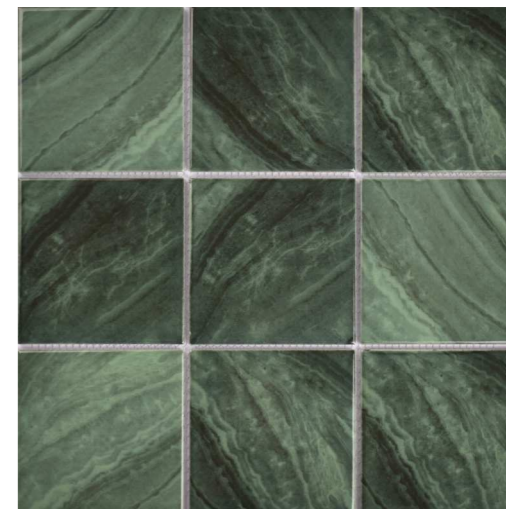

Shuangou has cooperated with many designers to bring unique swimming pool brick products to create a different swimming pool for you.

双鸥与众多设计师合作,带来与众不同的泳池砖产品,为您打造不一样的游泳池。