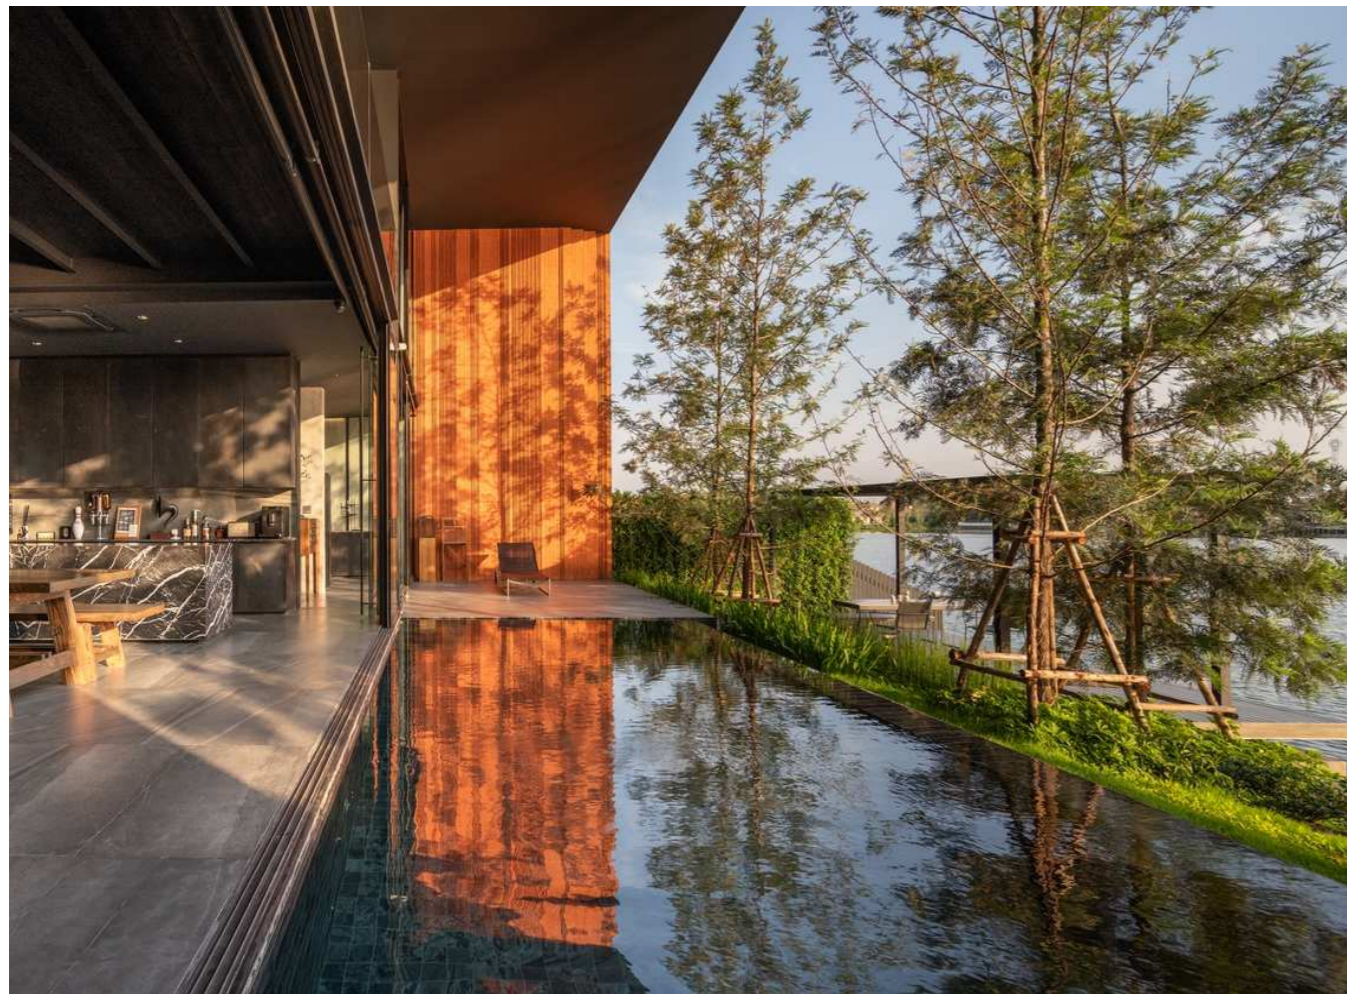

Shuangou has cooperated with many designers to bring unique swimming pool brick products to create a different swimming pool for you.

双鸥与众多设计师合作,带来与众不同的泳池砖产品,为您打造不一样的游泳池。

IK97975
Chip Size(mm) : 97x97
Sheet Size(mm) : 300x300