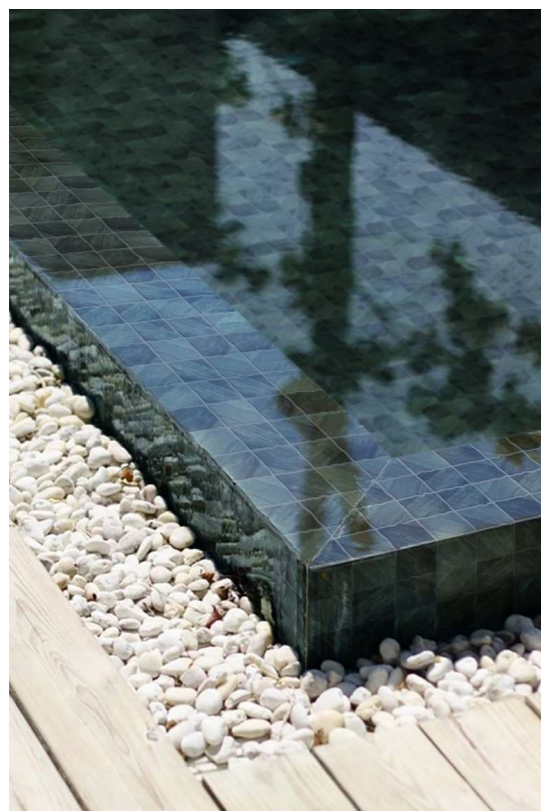

# Moissanite Ceramic Mosaic

Tired of the bustling city of reinforced concrete, looking for a quiet landscape to rest leisurely. Exotic Internet celebrity homestay swimming pool, giving people visual and spiritual enjoyment.

Official Website

Shuangou has cooperated with many designers to bring unique swimming pool brick products to create a different swimming pool for you.

双鸥与众多设计师合作,带来与众不同的泳池砖产品,为您打造不一样的游泳池。

IK97975  
Chip Size(mm) : 97x97  
Sheet Size(mm) : 300x300

IK97975  
Chip Size(mm) : 97x97  
Sheet Size(mm) : 300x300

IK97975  
 Chip Size(mm) : 97x97  
 Sheet Size(mm) : 300x300

打破了常规的设计，  
 第一眼就能深深的吸引你的视角，  
 让原本单调的泳池更加有层次和立体感，  
 能与民宿个性化的特点相结合。

Breaking the conventional design,  
 you can deeply attract your perspective at first glance,  
 making the originally monotonous swimming pool  
 more layered and three-dimensional,  
 which can be combined with the personalized  
 characteristics of the homestay.

简约而不简单的民宿，  
眼前的大片绿色让人彻底放松下来，  
尽情呼吸着清甜的空气。

Simple but not simple homestay,  
the large green areas in front of you  
make people relax completely and breathe the  
sweet air to their heart's content.