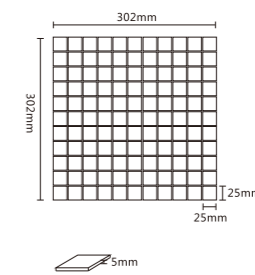

IK97975  
Chip Size(mm) : 97x97  
Sheet Size(mm) : 300x300

IK97975  
 Chip Size(mm) : 97x97  
 Sheet Size(mm) : 300x300

打破了常规的设计，  
 第一眼就能深深的吸引你的视角，  
 让原本单调的泳池更加有层次和立体感，  
 能与民宿个性化的特点相结合。

Breaking the conventional design,  
 you can deeply attract your perspective at first glance,  
 making the originally monotonous swimming pool  
 more layered and three-dimensional,  
 which can be combined with the personalized  
 characteristics of the homestay.

### Moissanite Ceramic Mosaic モアッサナイトセラミックモザイク

ITEM:IK97975  
SHEET SIZE:300x300mm  
SURFACE:GLOSSY

ITEM:IK48975  
SHEET SIZE:306x306mm  
SURFACE:GLOSSY

Customized  
スタマイズ

ITEM:IK25975  
SHEET SIZE:302x302mm  
SURFACE:GLOSSY

Customized  
スタマイズ

ITEM:HX52975  
SHEET SIZE:282x325mm  
SURFACE:GLOSSY

Customized  
スタマイズ

97 Moissanite Mosaic	48 Moissanite Mosaic	25 Moissanite Mosaic	Hexagonal Moissanite Mosaic
----------------------	----------------------	----------------------	-----------------------------

PRODUCE	97 Moissanite Mosaic	48 Moissanite Mosaic	25 Moissanite Mosaic	Hexagonal Moissanite Mosaic
SHEET SIZE(mm)	300x300	306x306	302x302	282x325
WEIGHT (kg)/BOX	23.5	23	19	23
SHEET/BOX	22	22	22	22
SQUARE/BOX	2	2.06	2	2.06
CHIP SIZE(mm)	6	6	5	6