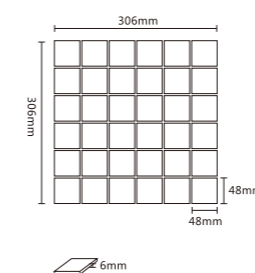

JB48R02
Chip Size(mm) : 48x48
Sheet Size(mm) : 306x306

Y60J77
Sheet Size(mm) : 188x58

FB48A02
Chip Size(mm) : 48x48
Sheet Size(mm) : 306x306

ShuangOuPoolTiles | A Distinctive Classic

Moroccan Style Swimming Pool Tiles

48 Ice Crack Mosaic
48 アイスクラックモザイク

ITEM: JB48R01
SHEET SIZE: 306x306mm
SURFACE: GLOSSY

ITEM: FB48A02
SHEET SIZE: 306x306mm
SURFACE: GLOSSY

ITEM: JB48A03
SHEET SIZE: 306x306mm
SURFACE: GLOSSY

ITEM: JB4824
SHEET SIZE: 306x306mm
SURFACE: GLOSSY

ITEM: JB48R02
SHEET SIZE: 306x306mm
SURFACE: GLOSSY

Handmade Brick
手作りレンガ

ITEM: Y60J77 (Multi-Faceted)
SHEET SIZE: 188x58mm
SURFACE: GLOSSY

48 Ice Crack Mosaic

Handmade Brick

| PRODUCE | 48 Ice Crack Mosaic | Handmade Brick |
|-----------------|---------------------|----------------|
| SHEET SIZE(mm) | 306x306 | 188x58 |
| WEIGHT (kg)/BOX | 23 | 22 |
| SHEET/BOX | 22 | 22 |
| SQUARE/BOX | 2.06 | 2 |
| CHIP SIZE(mm) | 6 | 6 |

● The size is shown as a standard size. Please note that there are dimensional errors depending on the batch, so please pay attention when distributing and cutting the tiles.
(サイズは標準サイズで表示しておりますが、バッチによっては寸法誤差がありますので、タイルの配布やカットにはご注意ください。)