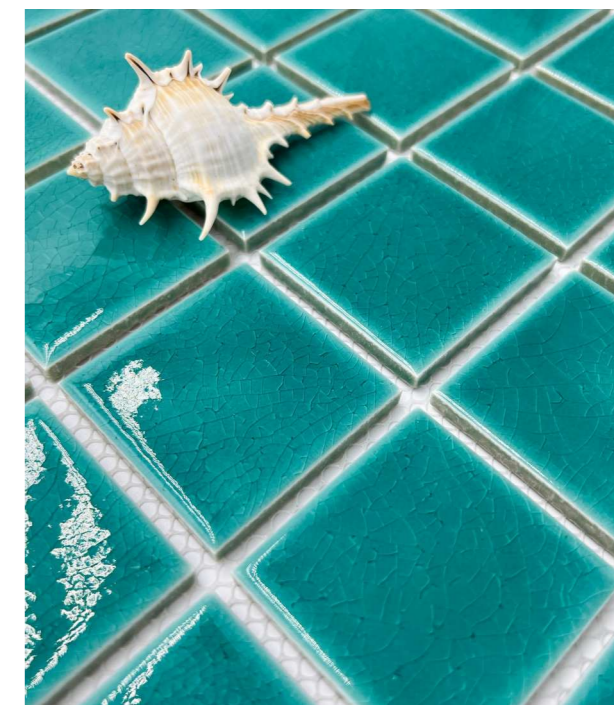

JB48A03
Chip Size(mm) : 48x48
Sheet Size(mm) : 306x306

FB48A02
Chip Size(mm) : 48x48
Sheet Size(mm) : 306x306

简约而不简单的民宿,眼前的大片绿色让人彻底放松下来,尽情呼吸着清甜的空气。

Simple but not simple homestay, the large green areas in front of you make people relax completely and breathe the sweet air to their heart's content.

FB48A02
Chip Size(mm) : 48x48
Sheet Size(mm) : 306x306

Jb4824
Chip Size(mm) : 48x48
Sheet Size(mm) : 306x306

打破了常规的设计，
第一眼就能深深的吸引你的视角，
让原本单调的泳池更加有层次和立体感，
能与民宿个性化的特点相结合。

Breaking the conventional design,
you can deeply attract your perspective at first glance,
making the originally monotonous swimming pool
more layered and three-dimensional,
which can be combined with the personalized
characteristics of the homestay.