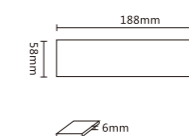

JB48R02
Chip Size(mm) : 48x48
Sheet Size(mm) : 306x306

Y60J77
Sheet Size(mm) : 188x58

FB48A02
Chip Size(mm) : 48x48
Sheet Size(mm) : 306x306

ShuangOuPoolTiles | A Distinctive Classic

Moroccan Style Swimming Pool Tiles

48 Ice Crack Mosaic
48 アイスクラックモザイク

ITEM: JB48R01
SHEET SIZE: 306x306mm
SURFACE: GLOSSY

ITEM: FB48A02
SHEET SIZE: 306x306mm
SURFACE: GLOSSY

ITEM: JB48A03
SHEET SIZE: 306x306mm
SURFACE: GLOSSY

ITEM: JB4824
SHEET SIZE: 306x306mm
SURFACE: GLOSSY

ITEM: JB48R02
SHEET SIZE: 306x306mm
SURFACE: GLOSSY

Handmade Brick
手作りレンガ

ITEM: Y60J77 (Multi-Faceted)
SHEET SIZE: 188x58mm
SURFACE: GLOSSY

48 Ice Crack Mosaic

Handmade Brick

| PRODUCE | 48 Ice Crack Mosaic | Handmade Brick |
|-----------------|---------------------|----------------|
| SHEET SIZE(mm) | 306x306 | 188x58 |
| WEIGHT (kg)/BOX | 23 | 22 |
| SHEET/BOX | 22 | 22 |
| SQUARE/BOX | 2.06 | 2 |
| CHIP SIZE(mm) | 6 | 6 |

● The size is shown as a standard size. Please note that there are dimensional errors depending on the batch, so please pay attention when distributing and cutting the tiles.
(サイズは標準サイズで表示しておりますが、バッチによっては寸法誤差がありますので、タイルの配布やカットにはご注意ください。)