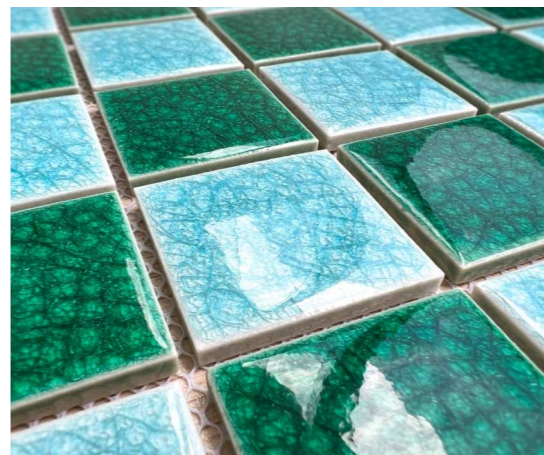

JB48A03
Chip Size(mm) : 48x48
Sheet Size(mm) : 306x306

FB48A02
Chip Size(mm) : 48x48
Sheet Size(mm) : 306x306

简约而不简单的民宿,眼前的大片绿色让人彻底放松下来,尽情呼吸着清甜的空气。

Simple but not simple homestay, the large green areas in front of you make people relax completely and breathe the sweet air to their heart's content.

FB48A02
Chip Size(mm) : 48x48
Sheet Size(mm) : 306x306

Jb4824
Chip Size(mm) : 48x48
Sheet Size(mm) : 306x306

打破了常规的设计，
第一眼就能深深的吸引你的视角，
让原本单调的泳池更加有层次和立体感，
能与民宿个性化的特点相结合。

Breaking the conventional design,
you can deeply attract your perspective at first glance,
making the originally monotonous swimming pool
more layered and three-dimensional,
which can be combined with the personalized
characteristics of the homestay.