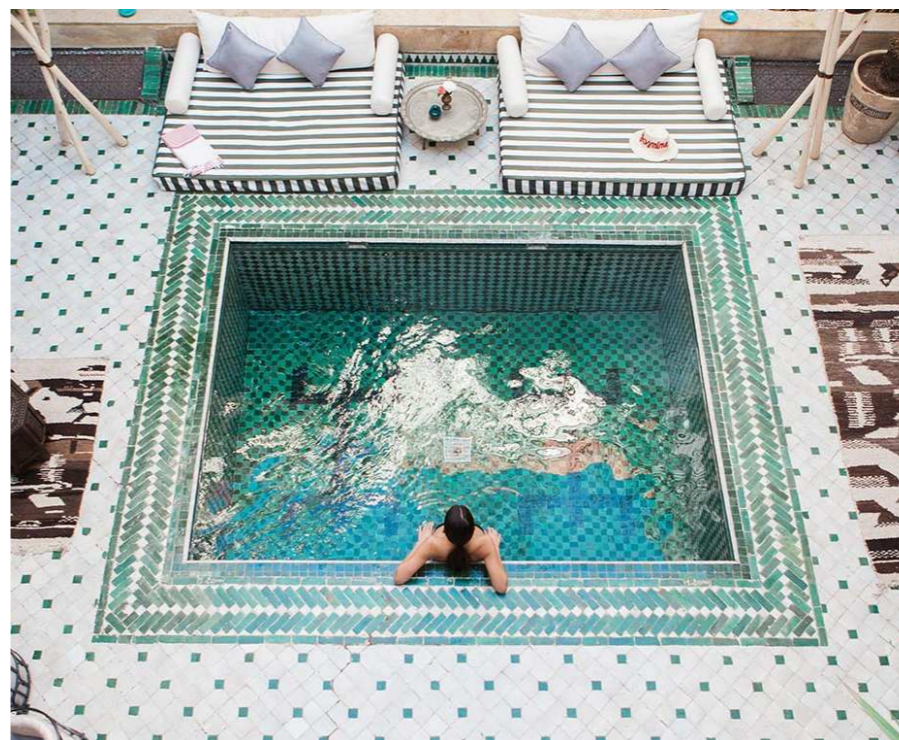

JB48A03
Chip Size(mm) : 48x48
Sheet Size(mm) : 306x306

FB48A02
Chip Size(mm) : 48x48
Sheet Size(mm) : 306x306

简约而不简单的民宿,眼前的大片绿色让人彻底放松下来,尽情呼吸着清甜的空气。

Simple but not simple homestay, the large green areas in front of you make people relax completely and breathe the sweet air to their heart's content.

FB48A02
Chip Size(mm) : 48x48
Sheet Size(mm) : 306x306

Jb4824
Chip Size(mm) : 48x48
Sheet Size(mm) : 306x306

打破了常规的设计，
第一眼就能深深的吸引你的视角，
让原本单调的泳池更加有层次和立体感，
能与民宿个性化的特点相结合。

Breaking the conventional design,
you can deeply attract your perspective at first glance,
making the originally monotonous swimming pool
more layered and three-dimensional,
which can be combined with the personalized
characteristics of the homestay.