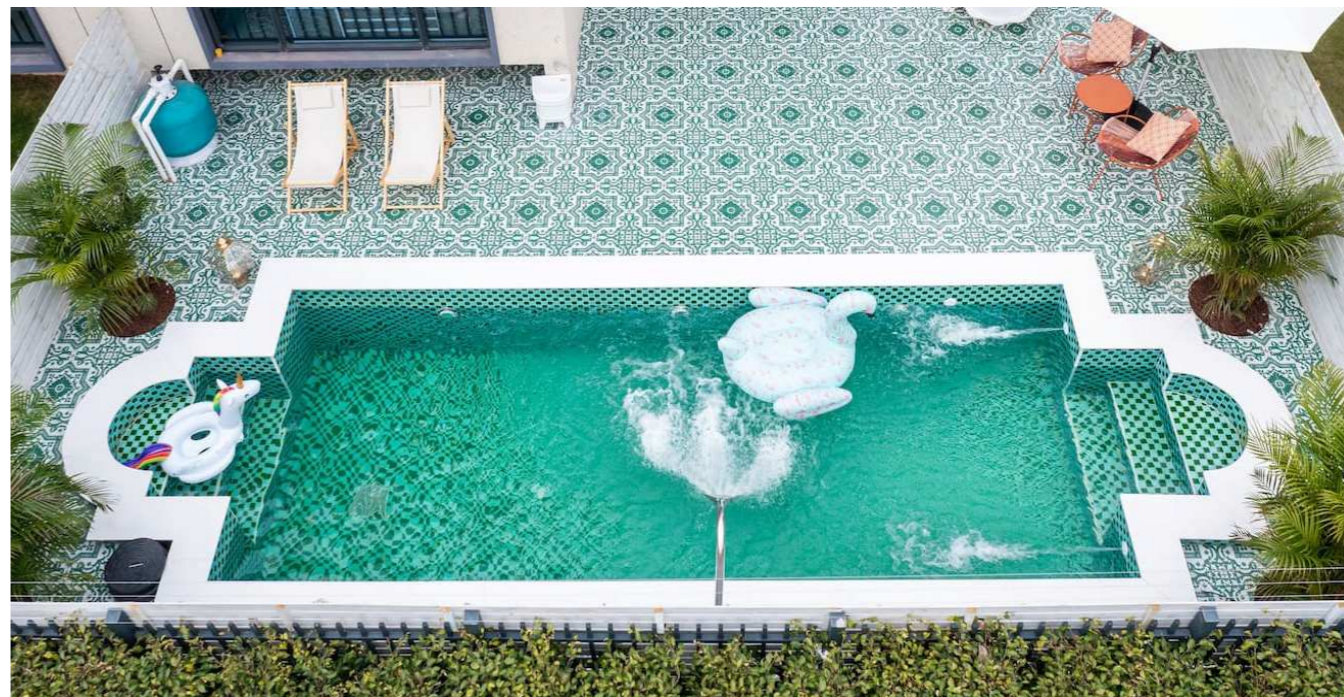

JB48A03
Chip Size(mm) : 48x48
Sheet Size(mm) : 306x306

FB48A02
Chip Size(mm) : 48x48
Sheet Size(mm) : 306x306

简约而不简单的民宿,眼前的大片绿色让人彻底放松下来,尽情呼吸着清甜的空气。

Simple but not simple homestay, the large green areas in front of you make people relax completely and breathe the sweet air to their heart's content.

FB48A02
Chip Size(mm) : 48x48
Sheet Size(mm) : 306x306

Jb4824
Chip Size(mm) : 48x48
Sheet Size(mm) : 306x306

打破了常规的设计，
第一眼就能深深的吸引你的视角，
让原本单调的泳池更加有层次和立体感，
能与民宿个性化的特点相结合。

Breaking the conventional design,
you can deeply attract your perspective at first glance,
making the originally monotonous swimming pool
more layered and three-dimensional,
which can be combined with the personalized
characteristics of the homestay.