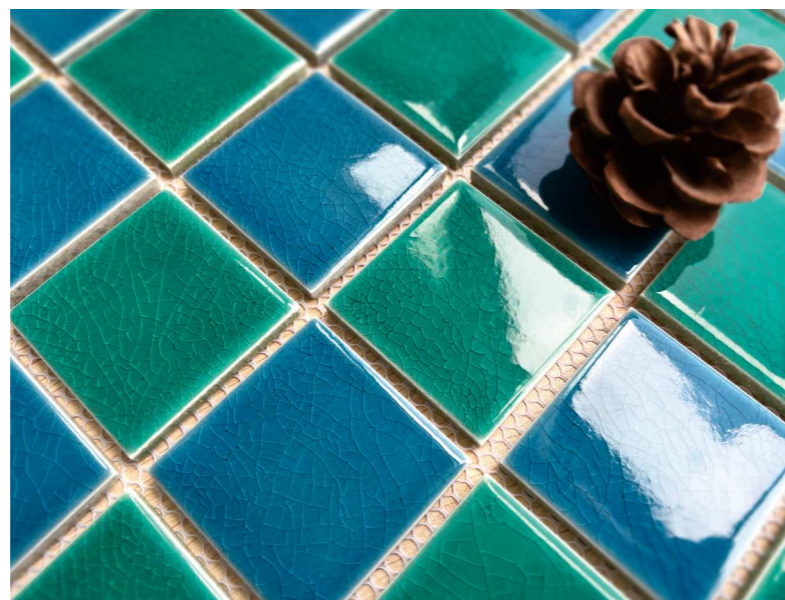

JB48A03
Chip Size(mm) : 48x48
Sheet Size(mm) : 306x306

FB48A02
Chip Size(mm) : 48x48
Sheet Size(mm) : 306x306

简约而不简单的民宿,眼前的大片绿色让人彻底放松下来,尽情呼吸着清甜的空气。

Simple but not simple homestay, the large green areas in front of you make people relax completely and breathe the sweet air to their heart's content.