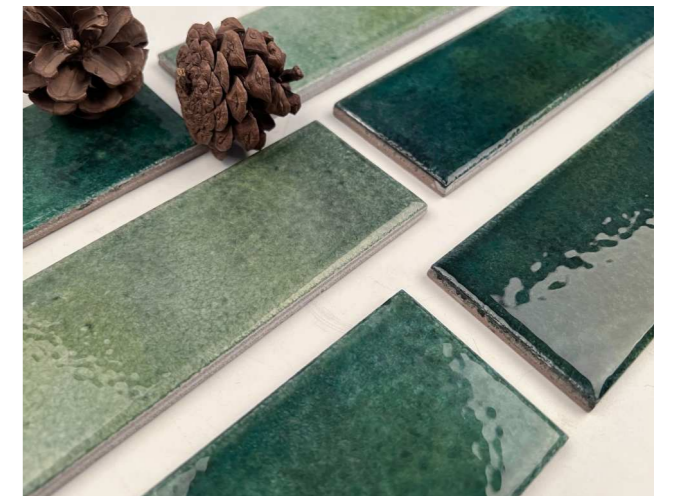

FB48A02
Chip Size(mm) : 48x48
Sheet Size(mm) : 306x306

Jb4824
Chip Size(mm) : 48x48
Sheet Size(mm) : 306x306

打破了常规的设计，
第一眼就能深深的吸引你的视角，
让原本单调的泳池更加有层次和立体感，
能与民宿个性化的特点相结合。

Breaking the conventional design,
you can deeply attract your perspective at first glance,
making the originally monotonous swimming pool
more layered and three-dimensional,
which can be combined with the personalized
characteristics of the homestay.

JB48R02
Chip Size(mm) : 48x48
Sheet Size(mm) : 306x306

Y60J77
Sheet Size(mm) : 188x58

FB48A02
Chip Size(mm) : 48x48
Sheet Size(mm) : 306x306

ShuangOuPoolTiles | A Distinctive Classic

Moroccan Style Swimming Pool Tiles