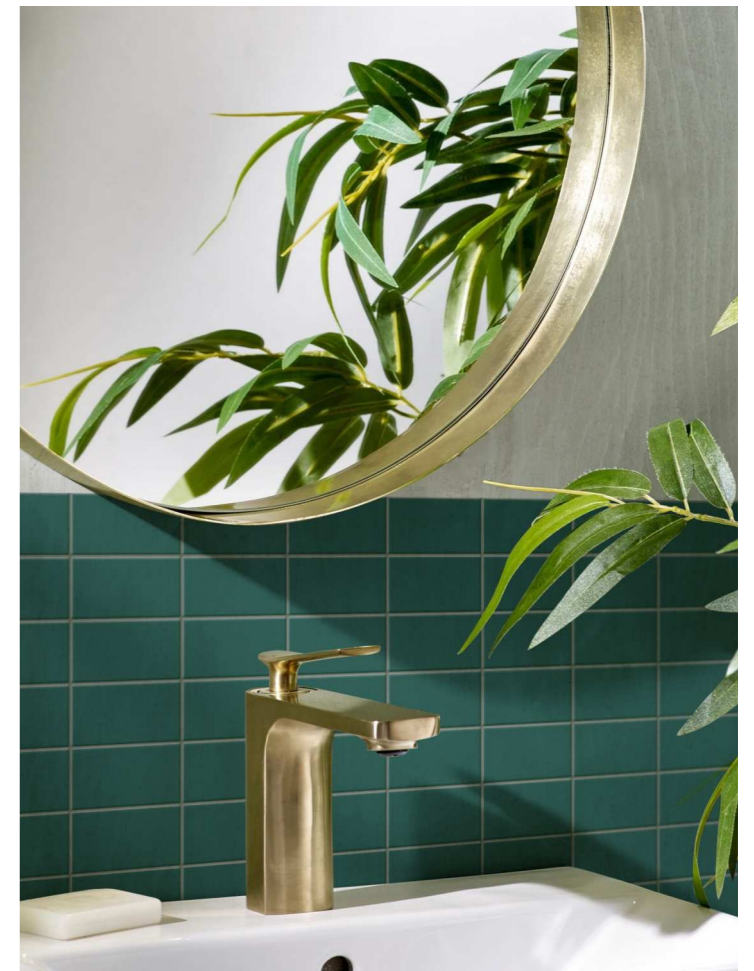

Official Website

Y68T701  
Chip Size(mm) : 68x136  
Sheet Size(mm) : 278x284

Breaking the conventional design, you can deeply attract your perspective at first glance, making the originally monotonous swimming pool more layered and three-dimensional, which can be combined with the personalized characteristics of the homestay.

打破了常规的设计，第一眼就能深深的吸引你的视角，让原本单调的泳池更加有层次和立体感，能与民宿个性化的特点相结合。

Y68T811  
Chip Size(mm) : 68x136  
Sheet Size(mm) : 278x284

简约而不简单的民宿，眼前的大片绿色让人彻底放松下来，尽情呼吸着清甜的空气。

Simple but not simple homestay, the large green areas in front of you make people relax completely and breathe the sweet air to their heart's content.