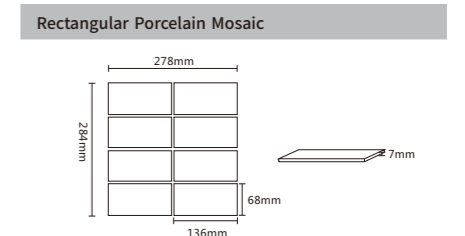

### Rectangular Porcelain Mosaic 長方形の磁器モザイク

ITEM:Y68T701 SHEET SIZE:278x284mm SURFACE:GLOSSY  
ITEM:Y68T801 SHEET SIZE:278x284mm SURFACE:MATT  
ITEM:Y68T822 SHEET SIZE:278x284mm SURFACE:MATT  
ITEM:Y68T808 SHEET SIZE:278x284mm SURFACE:MATT  
ITEM:Y68T707 SHEET SIZE:278x284mm SURFACE:GLOSSY

ITEM:Y68T819 SHEET SIZE:278x284mm SURFACE:MATT  
ITEM:Y68T809 SHEET SIZE:278x284mm SURFACE:MATT  
ITEM:Y68T802 SHEET SIZE:278x284mm SURFACE:MATT  
ITEM:Y68T806 SHEET SIZE:278x284mm SURFACE:MATT  
ITEM:Y68T736 SHEET SIZE:278x284mm SURFACE:GLOSSY

ITEM:Y68T805 SHEET SIZE:278x284mm SURFACE:MATT  
ITEM:Y68T811 SHEET SIZE:278x284mm SURFACE:MATT  
ITEM:Y68T704 SHEET SIZE:278x284mm SURFACE:GLOSSY  
ITEM:Y68T814 SHEET SIZE:278x284mm SURFACE:MATT

PRODUCE	Rectangular Porcelain Mosaic
SHEET SIZE(mm)	278x284
WEIGHT (kg)/BOX	20
SHEET/BOX	22
SQUARE/BOX	1.68
CHIP SIZE(mm)	7