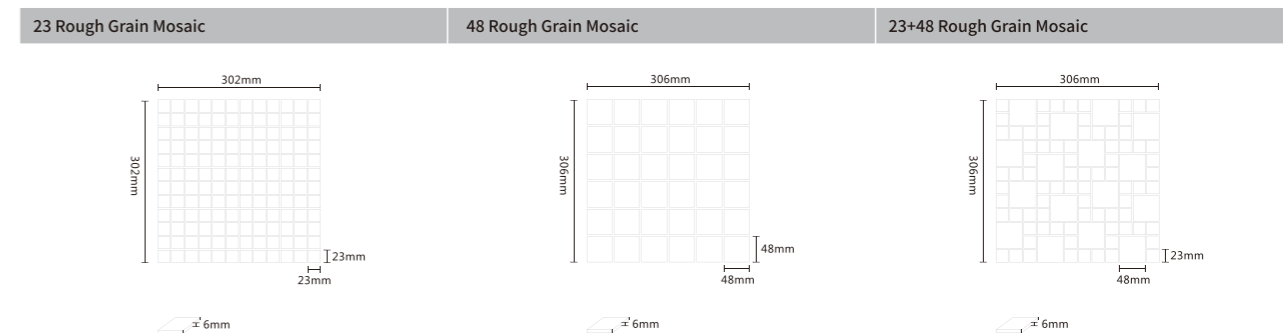

AP23R02
 Chip Size(mm) : 23x23
 Sheet Size(mm) : 302x302

AP48B01-1
Chip Size(mm) : 48x48
Sheet Size(mm) :306x306

Swimming Pool Tiles

モロッコスタイル

Made in CHINA

Precautions for the product ●Please note that it is slippery on wet ground.
製品に関する注意事項 ●濡れた地面では滑りやすいのでご注意ください。

ITEM:AP23R05
SHEET SIZE:302x302mm
SURFACE:GLOSSY

ITEM:AP23R06
SHEET SIZE:302x302mm
SURFACE:GLOSSY

ITEM:AP23716
SHEET SIZE:302x302mm
SURFACE:GLOSSY

ITEM:AP48B01-1
SHEET SIZE:306x306mm
SURFACE:GLOSSY

ITEM:YH2B01-1
SHEET SIZE:306x306mm
SURFACE:GLOSSY

PRODUCE	23 Rough Grain Mosaic	48 Rough Grain Mosaic	23+48 Rough Grain Mosaic
SHEET SIZE(mm)	302x302	306x306	306x306
WEIGHT (kg)/BOX	22	23	23
SHEET/BOX	22	22	22
SQUARE/BOX	2	2.06	2.06
CHIP SIZE(mm)	6	6	6