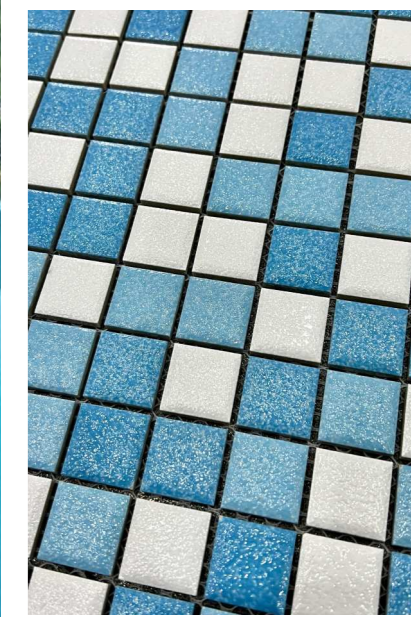

AP23R06
Chip Size(mm) : 23x23
Sheet Size(mm) : 302x302

AP23R03
 Chip Size(mm) : 23x23
 Sheet Size(mm) : 302x302

简约而不简单的民宿，眼前的大片绿色让人彻底放松下来，尽情呼吸着清甜的空气。

Simple but not simple homestay, the large green areas in front of you make people relax completely and breathe the sweet air to their heart's content.

AP23B01-1
 Chip Size(mm) : 23x23
 Sheet Size(mm) : 302x302

AP23R05
 Chip Size(mm) : 23x23
 Sheet Size(mm) : 302x302

Shuang Ou Pool Tiles
 /A Distinctive Classic

Ap23716
 Chip Size(mm) : 23x23
 Sheet Size(mm) : 302x302