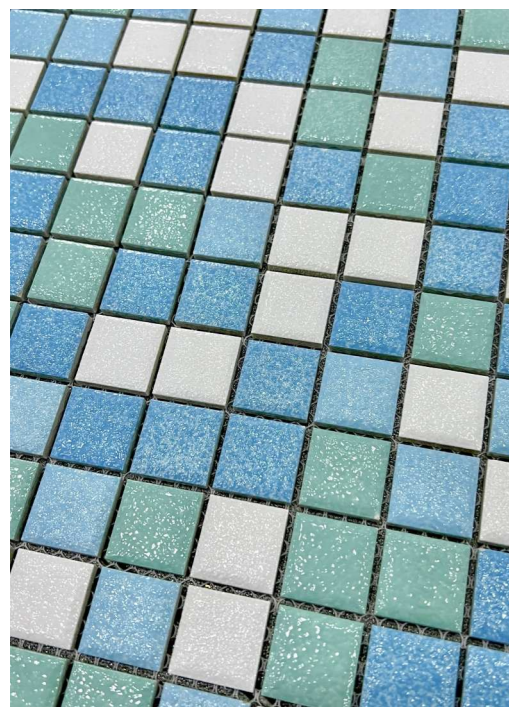

AP23R06
Chip Size(mm) : 23x23
Sheet Size(mm) : 302x302

AP23R03
 Chip Size(mm) : 23x23
 Sheet Size(mm) : 302x302

简约而不简单的民宿，眼前的大片绿色让人彻底放松下来，尽情呼吸着清甜的空气。

Simple but not simple homestay, the large green areas in front of you make people relax completely and breathe the sweet air to their heart's content.

AP23B01-1
 Chip Size(mm) : 23x23
 Sheet Size(mm) : 302x302

AP23R05
 Chip Size(mm) : 23x23
 Sheet Size(mm) : 302x302

Shuang Ou Pool Tiles
 /A Distinctive Classic

Ap23716
 Chip Size(mm) : 23x23
 Sheet Size(mm) : 302x302