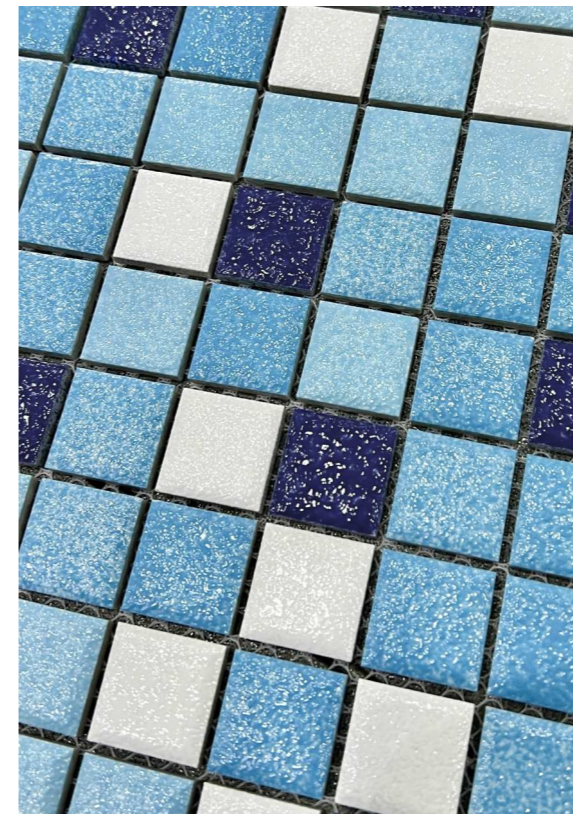

AP23R05
Chip Size(mm) : 23x23
Sheet Size(mm) : 302x302

Shuang Ou Pool Tiles
/A Distinctive Classic

Ap23716
Chip Size(mm) : 23x23
Sheet Size(mm) : 302x302

AP23R02
Chip Size(mm) : 23x23
Sheet Size(mm) : 302x302