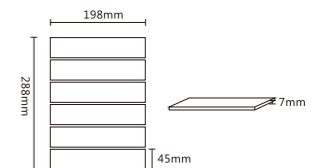

ITEM:Y45P802  
 SHEET SIZE:288x198mm  
 SURFACE:MATT

ITEM:Y45P21M  
 SHEET SIZE:288x198mm  
 SURFACE:MATT

ITEM:Y45P822  
 SHEET SIZE:288x198mm  
 SURFACE:MATT

ITEM:Y45P22M  
 SHEET SIZE:288x198mm  
 SURFACE:MATT

ITEM:Y45P827  
 SHEET SIZE:288x198mm  
 SURFACE:MATT

ITEM:Y45P808  
 SHEET SIZE:288x198mm  
 SURFACE:MATT

ITEM:Y45P811  
 SHEET SIZE:288x198mm  
 SURFACE:MATT

ITEM:Y45P804  
 SHEET SIZE:288x198mm  
 SURFACE:MATT

ITEM:Y45P807  
 SHEET SIZE:288x198mm  
 SURFACE:MATT

PRODUCE	Strip Porcelain Mosaic Tile
SHEET SIZE(mm)	288x198
WEIGHT (kg)/BOX	17
SHEET/BOX	22
SQUARE/BOX	1.26
CHIP SIZE(mm)	7

Strip Porcelain Mosaic Tile

● The size is shown as a standard size. Please note that there are dimensional errors depending on the batch, so please pay attention when distributing and cutting the tiles.  
 (サイズは標準サイズで表示しておりますが、バッチによっては寸法誤差がありますので、タイルの配布やカットにはご注意ください。)