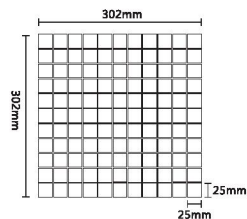

25Water Wave Porcelain Mosaic Tile
25水の波モザイクタイル

ITEM: Y25601
 SHEET SIZE: 302x302mm
 SURFACE: GLOSSY

ITEM: Y25603
 SHEET SIZE: 302x302mm
 SURFACE: GLOSSY

48 Water Wave Porcelain Mosaic Tile
48水の波モザイクタイル

ITEM: Y48601
 SHEET SIZE: 306x306mm
 SURFACE: GLOSSY

ITEM: Y48602
 SHEET SIZE: 306x306mm
 SURFACE: GLOSSY

ITEM: Y25602
 SHEET SIZE: 302x302mm
 SURFACE: GLOSSY

ITEM: Y25V02
 SHEET SIZE: 302x302mm
 SURFACE: GLOSSY

ITEM: Y48603
 SHEET SIZE: 306x306mm
 SURFACE: GLOSSY

ITEM: Y48V02
 SHEET SIZE: 306x306mm
 SURFACE: GLOSSY

25Water Wave Porcelain Mosaic Tile

48 Water Wave Porcelain Mosaic Tile

PRODUCE	25Water Wave Porcelain Mosaic Tile	48 Water Wave Porcelain Mosaic Tile
SHEET SIZE(mm)	302x302	306x306
WEIGHT (kg)/BOX	19	23
SHEET/BOX	22	22
SQUARE/BOX	2	2.06
CHIP SIZE(mm)	5	6

● The size is shown as a standard size. Please note that there are dimensional errors depending on the batch, so please pay attention when distributing and cutting the tiles.

(サイズは標準サイズで表示しておりますが、バッチによっては寸法誤差がありますので、タイルの配布やカットにはご注意ください。)