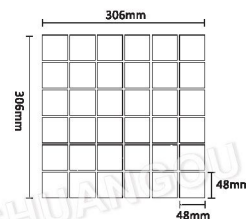

25Water Wave Porcelain Mosaic Tile
25水の波モザイクタイル

ITEM: Y25601
 SHEET SIZE: 302x302mm
 SURFACE: GLOSSY

ITEM: Y25603
 SHEET SIZE: 302x302mm
 SURFACE: GLOSSY

48 Water Wave Porcelain Mosaic Tile
48水の波モザイクタイル

ITEM: Y48601
 SHEET SIZE: 306x306mm
 SURFACE: GLOSSY

ITEM: Y48602
 SHEET SIZE: 306x306mm
 SURFACE: GLOSSY

ITEM: Y25602
 SHEET SIZE: 302x302mm
 SURFACE: GLOSSY

ITEM: Y25V02
 SHEET SIZE: 302x302mm
 SURFACE: GLOSSY

ITEM: Y48603
 SHEET SIZE: 306x306mm
 SURFACE: GLOSSY

ITEM: Y48V02
 SHEET SIZE: 306x306mm
 SURFACE: GLOSSY

25Water Wave Porcelain Mosaic Tile

48 Water Wave Porcelain Mosaic Tile

PRODUCE	25Water Wave Porcelain Mosaic Tile	48 Water Wave Porcelain Mosaic Tile
SHEET SIZE(mm)	302x302	306x306
WEIGHT (kg)/BOX	19	23
SHEET/BOX	22	22
SQUARE/BOX	2	2.06
CHIP SIZE(mm)	5	6

● The size is shown as a standard size. Please note that there are dimensional errors depending on the batch, so please pay attention when distributing and cutting the tiles.

(サイズは標準サイズで表示しておりますが、バッチによっては寸法誤差がありますので、タイルの配布やカットにはご注意ください。)